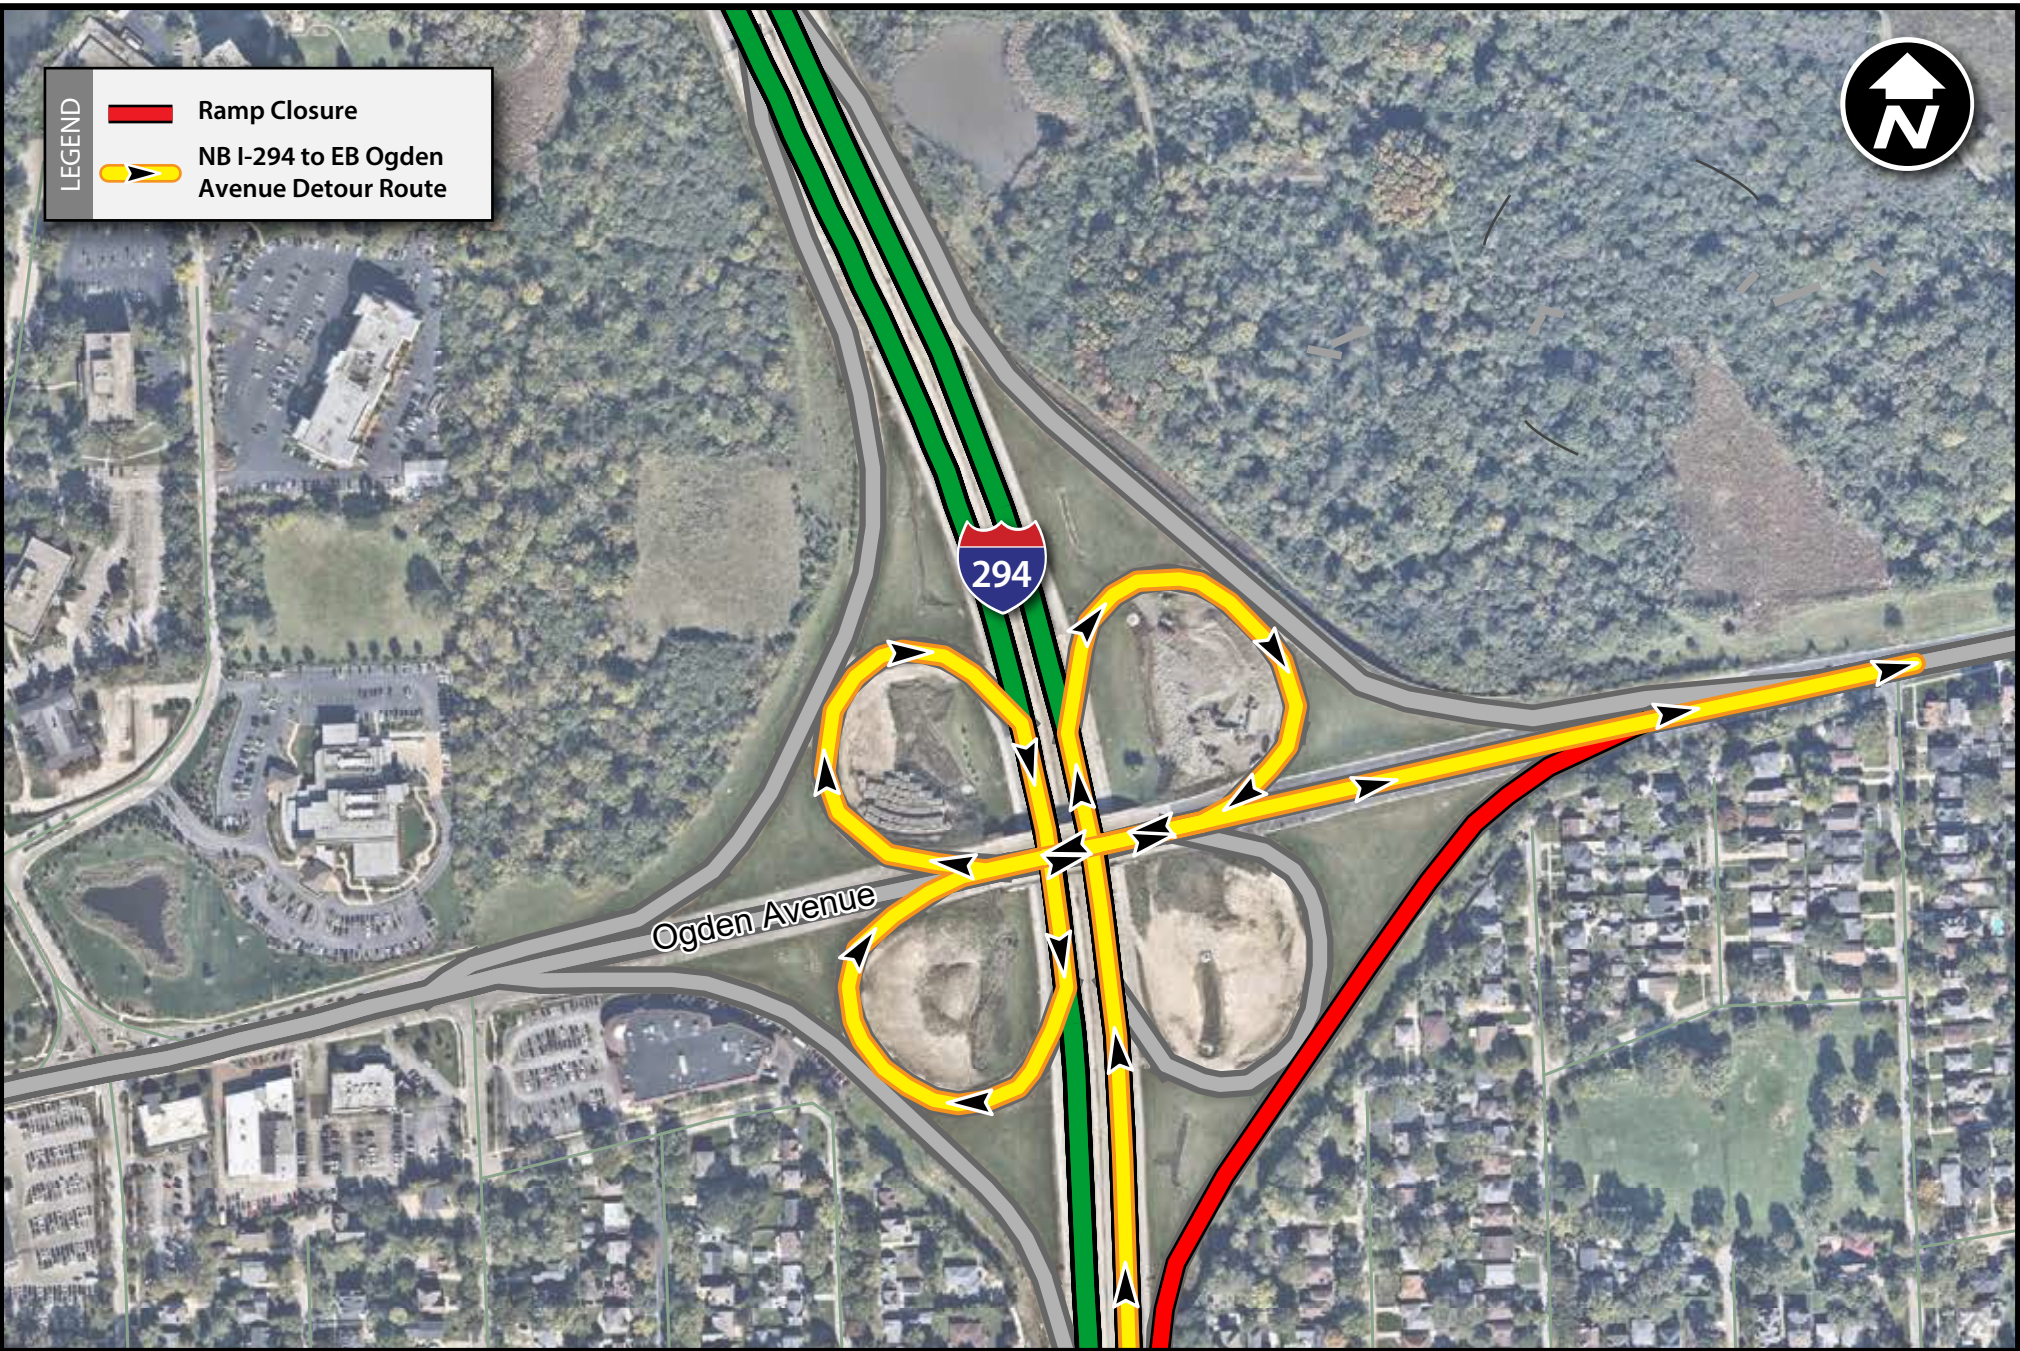

LEGEND

-  Ramp Closure
-  NB I-294 to EB Ogden Avenue Detour Route

CENTRAL TRI-STATE TOLLWAY (I-294) NB I-294 to EB Ogden Avenue Ramp Closure Detour

Updated: 06/07/23