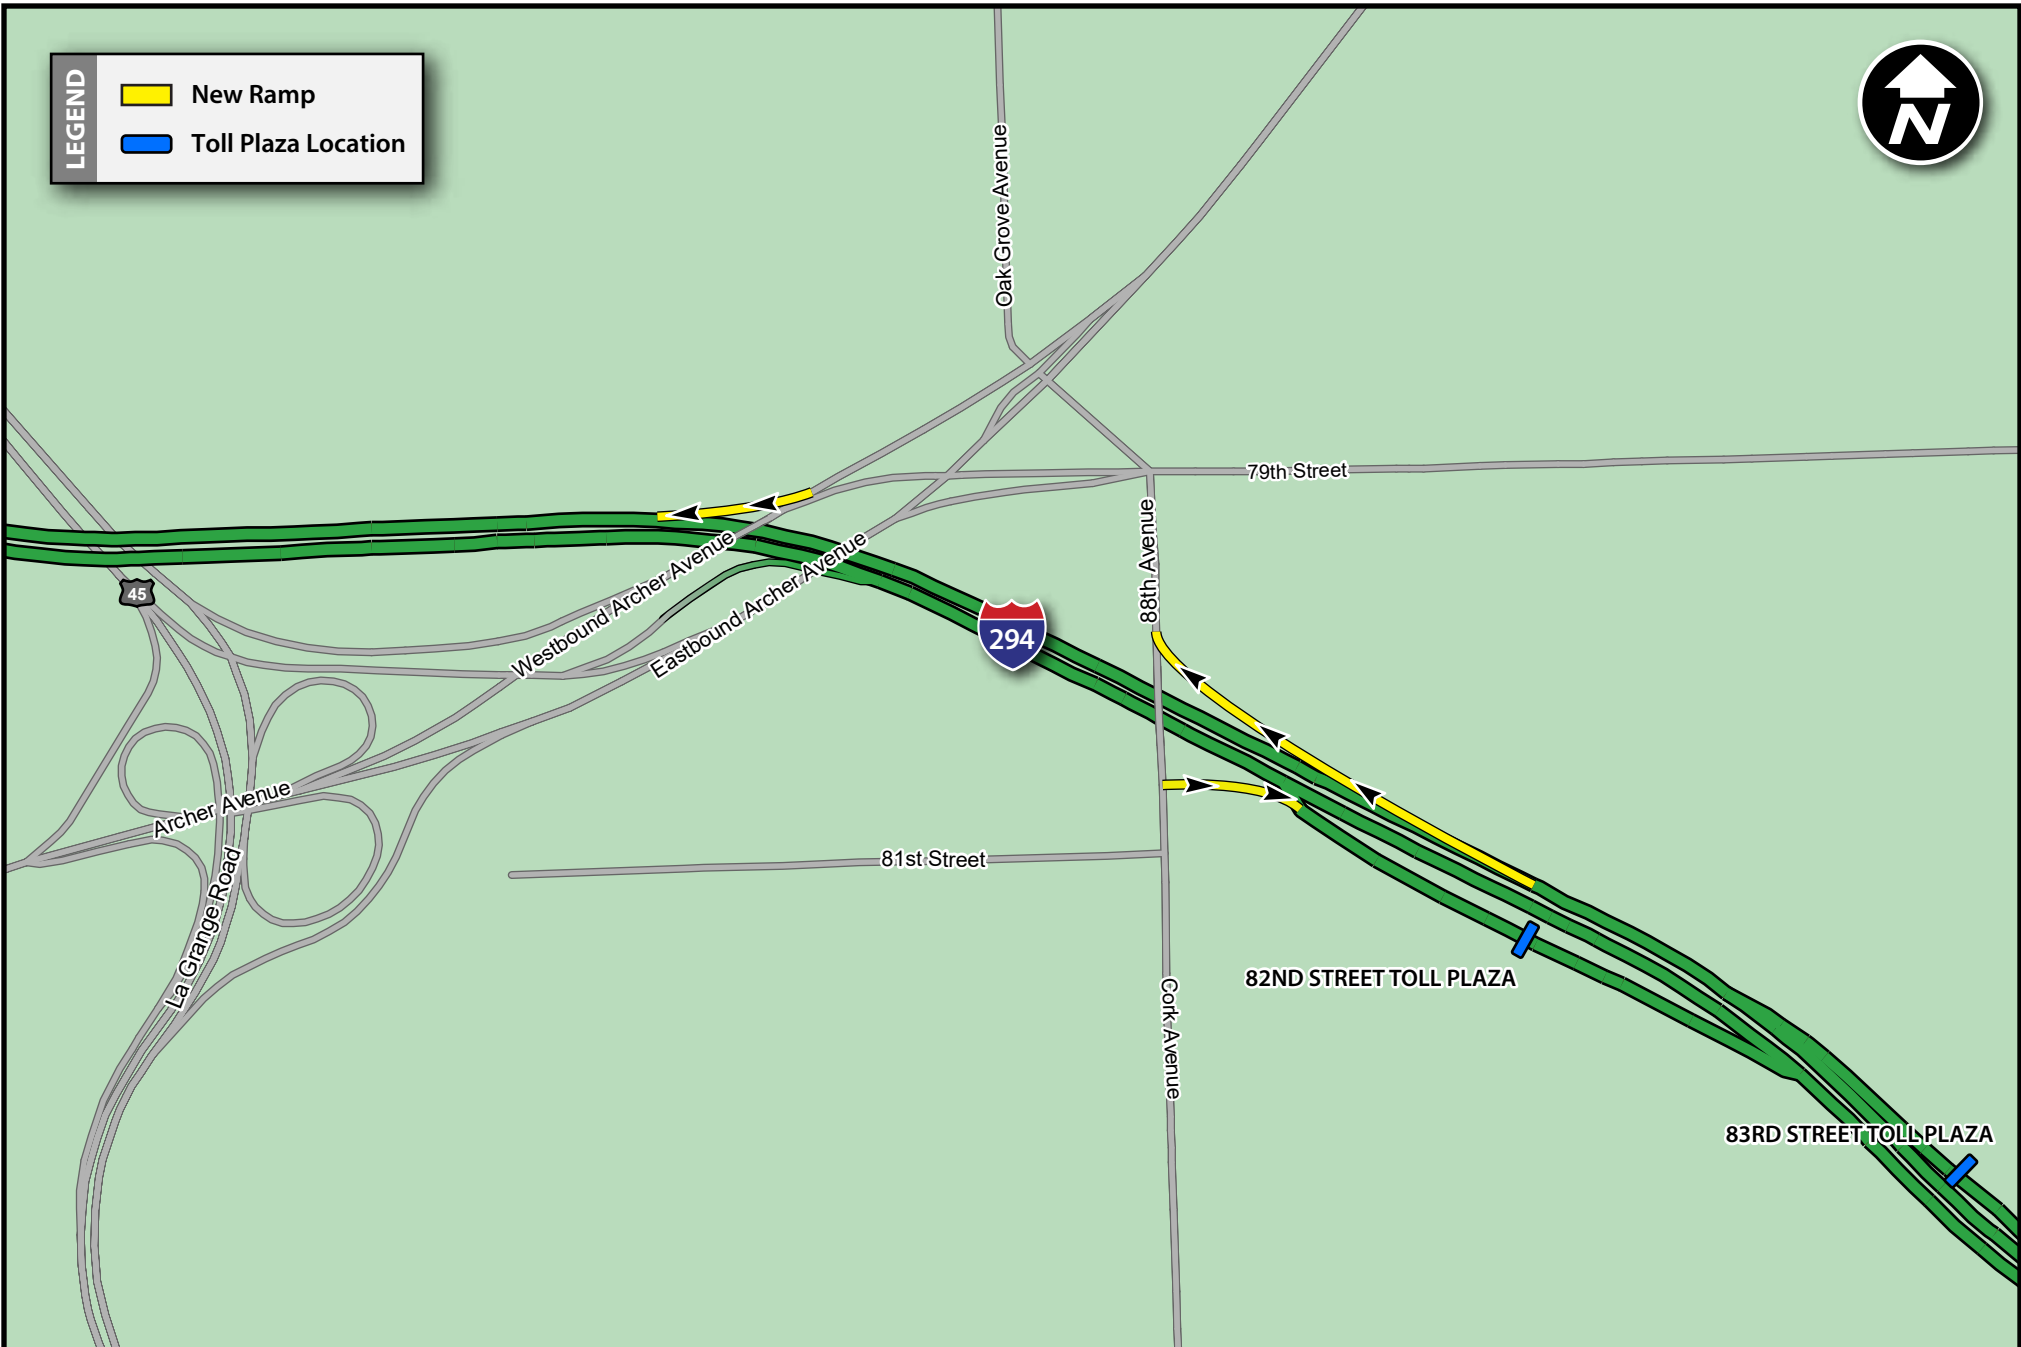

LEGEND

-  New Ramp
-  Toll Plaza Location

TRI-STATE TOLLWAY

88th/Cork Avenue Interchange Project – Final Configuration

MOVE ILLINOIS

Updated: 05/10/22