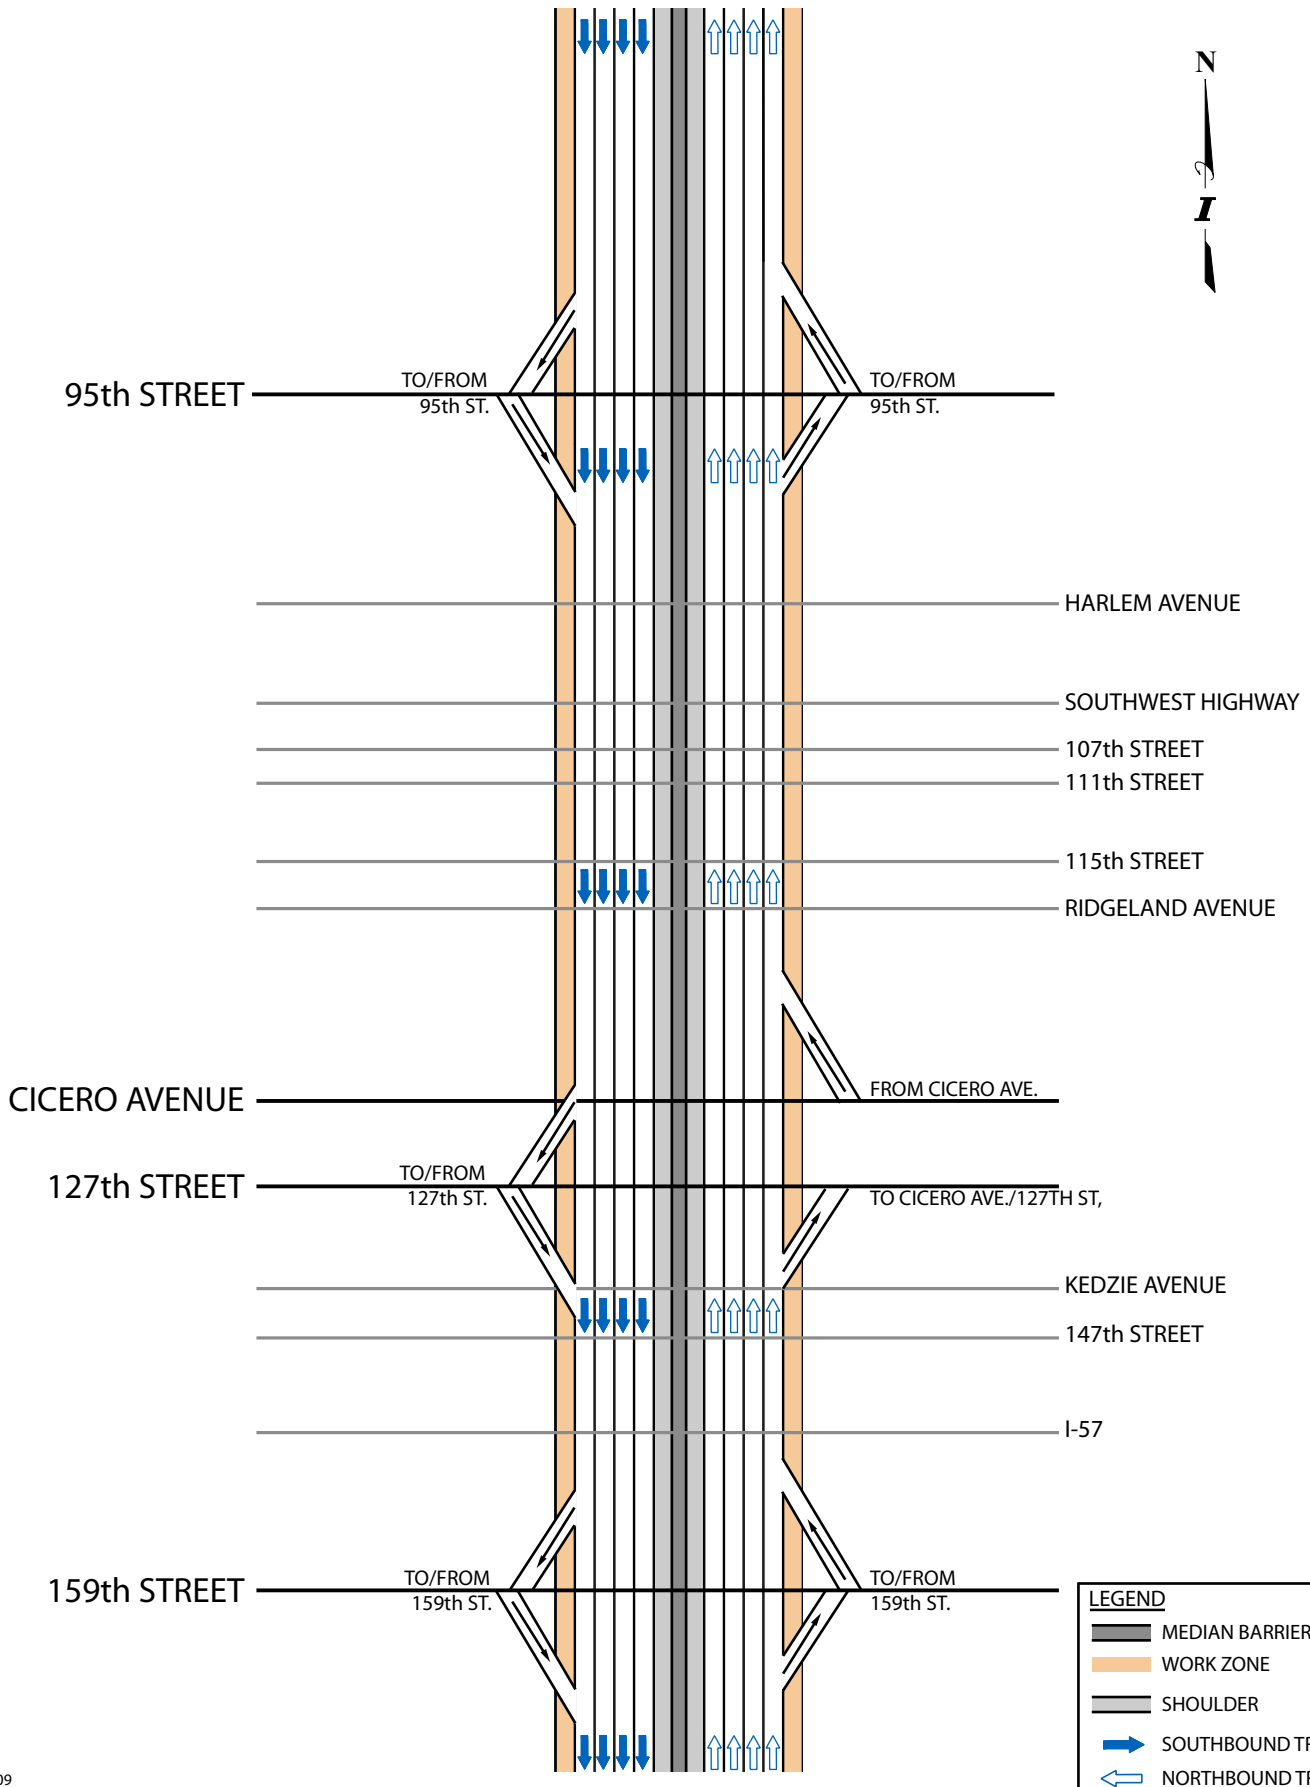

TRI-STATE TOLLWAY (I-294) 95th Street to 159th Street Rebuild & Widen

LEGEND	
	MEDIAN BARRIER
	WORK ZONE
	SHOULDER
	SOUTHBOUND TRAFFIC
	NORTHBOUND TRAFFIC