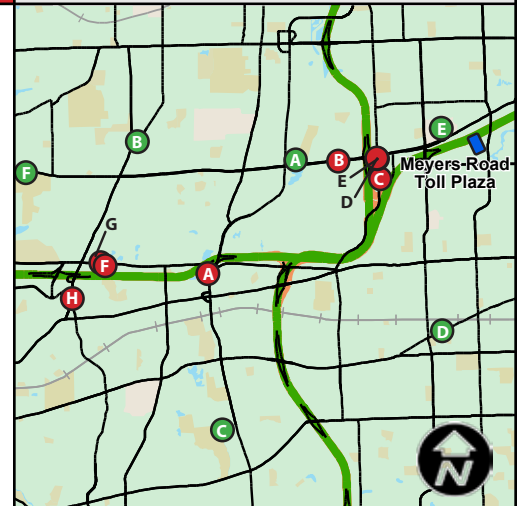

Ogden Avenue (U.S. 34)

Mile Post 131

LODGING

A. Hyatt - Lisle 630-852-1234 1400 Corporetum Drive Lisle, IL 60532 1.0 miles B. Doubletree Suites by Hilton - Downers Grove 630-971-2000 2111 Butterfield Road Downers Grove, IL 60515 1.9 miles C. Marriott Suites - Downers Grove 630-852-1500 1500 Opus Place Downers Grove, IL 60515 2.2 miles D. Comfort Inn - Downers Grove 630-515-1500 3010 Finley Road Downers Grove, IL 60515 2.4 miles	E. Holiday Inn Express - Downers Grove 630-810-9500 3031 Finley Road Downers Grove, IL 60515 2.4 miles F. Hilton - Lisle Naperville 630-505-0900 3003 Corporate West Drive Lisle, IL 60532 2.6 miles G. Wyndham Lisle - Chicago Hotel 630-505-1000 3000 Warrenville Road Lisle, IL 60532 2.6 miles H. Best Western - Naperville 630-505-0200 1617 North Naperville Road Naperville, IL 60563 3.2 miles

← 4 MILE RADIUS →

ATTRACTIONS

A. Western Acres Golf Course 630-469-6768 2400 West Butterfield Road Lombard, IL 60148 1.6 miles B. Rice Pool and Water Park 630-653-8884 1777 South Blanchard Street Wheaton, IL 60189 2.7 miles	C. Seven Bridges Golf Club 630-964-7777 1 Mulligan Drive Woodridge, IL 60517 2.9 miles D. Downers Grove Historical Museum 630-963-1309 831 Maple Avenue Downers Grove, IL 60515 3.1 miles	E. Yorktown Center 630-629-7330 203 Yorktown Shopping Center Lombard, IL 60148 3.5 miles F. Arrowhead Golf Club 630-653-5800 26W151 Butterfield Road Warrenville, IL 60555 4.0 miles

Brought to you by:

ILLINOIS. MILE AFTER MAGNIFICENT MILE.

Illinois Tollway Information:
www.illinoistollway.com

Travel Times:
www.travelmidwest.com

Roadside Assistance:
call *999

Tourism Information:
www.enjoyillinois.com

The information included in this guide identifies lodging and attractions located in proximity to the Illinois Tollway's interchanges. The data is provided by NAVTEQ and has been reviewed by the Illinois Office of Tourism and local convention and tourism bureaus. The Illinois Tollway does not endorse, recommend or favor these businesses and assumes no responsibility for the quality, service or safety of the lodging establishments and an endorsement or recommendation is not intended or implied. Furthermore, while the Illinois Tollway has attempted to include the most up-to-date information available at the time, the included information is subject to change and should be verified for continued accuracy. The Illinois Tollway makes no guarantee as to the accuracy of the information contained herein.

I-PASS customers receive more than **700,000** violations each year.
Avoid violations. Update your account. It's easy.
www.illinoistollway.com • 1-800-UC-IPASS (1-800-824-7277)