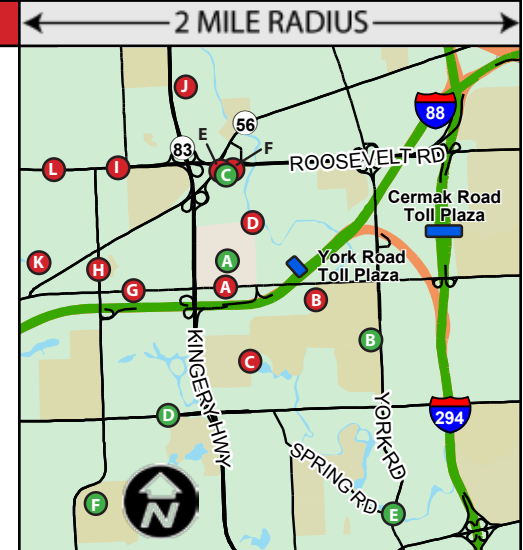

Spring Road (22nd Street)

Mile Post 138

LODGING

A. Chicago Marriott Oak Brook Hotel 630-573-8555 1401 West 22nd Street Oak Brook, IL 60523 0.4 miles	E. Hilton - Chicago Oak Brook 630-941-0100 10 Drury Lane Oakbrook Terrace, IL 60181 1.1 miles	I. Comfort Suites - Oakbrook Terrace 630-916-1000 17W445 Roosevelt Road Oakbrook Terrace, IL 60181 1.6 miles
B. Residence Inn by Marriott - Chicago Oak Brook 630-571-1200 790 Jorie Boulevard Oak Brook, IL 60523 0.4 miles	F. Hilton Garden Inn - Chicago Oak Brook 630-941-1177 1000 Drury Lane Oakbrook Terrace, IL 60181 1.1 miles	J. Clarion Hotel - Elmhurst 630-279-0700 933 South Riverside Drive Elmhurst, IL 60126 1.8 miles
C. Hyatt Lodge at McDonald's Campus 630-990-5800 2815 Jorie Boulevard Oak Brook, IL 60523 0.5 miles	G. Holiday Inn - Chicago Oakbrook 630-833-3600 17W350 West 22nd Street Oakbrook Terrace, IL 60181 1.1 miles	K. Staybridge Suites - Chicago Oakbrook Terrace 630-953-9393 200 Terrace Boulevard Oakbrook Terrace, IL 60181 1.9 miles
D. DoubleTree Hotel - Chicago Oak Brook 630-472-6000 1909 Spring Road Oak Brook, IL 60523 0.6 miles	H. La Quinta Inn - Chicago Oakbrook Terrace 630-495-4600 1 South 666 Midwest Road Oakbrook Terrace, IL 60181 1.4 miles	L. Motel 6 - Villa Park 630-941-9100 10 West Roosevelt Road Villa Park, IL 60181 2.0 miles

ATTRACTIONS

A. Oakbrook Center Mall 630-573-0700 100 Oakbrook Center Oak Brook, IL 60523 0.5 miles	C. Drury Lane Theater 630-530-8300 100 Drury Lane Oakbrook Terrace, IL 60181 1.0 miles	E. Graue Mill and Museum 630-655-2090 3770 York Road Oak Brook, IL 60523 2.0 miles
B. Oak Brook Golf Club 630-990-3032 2606 York Road Oak Brook, IL 60523 0.9 miles	D. Mayslake Peabody Estate 630-850-2363 1717 West 31st Street Oak Brook, IL 60523 1.2 miles	F. Willow Crest Golf Club 630-850-5515 3500 Midwest Road Oak Brook, IL 60523 2.1 miles

Brought to you by:

ILLINOIS. MILE AFTER MAGNIFICENT MILE.

Illinois Tollway Information:
www.illinoistollway.com

Travel Times:
www.travelmidwest.com

Roadside Assistance:
call *999

Tourism Information:
www.enjoyillinois.com

The information included in this guide identifies lodging and attractions located in proximity to the Illinois Tollway's interchanges. The data is provided by NAVTEQ and has been reviewed by the Illinois Office of Tourism and local convention and tourism bureaus. The Illinois Tollway does not endorse, recommend or favor these businesses and assumes no responsibility for the quality, service or safety of the lodging establishments and an endorsement or recommendation is not intended or implied. Furthermore, while the Illinois Tollway has attempted to include the most up-to-date information available at the time, the included information is subject to change and should be verified for continued accuracy. The Illinois Tollway makes no guarantee as to the accuracy of the information contained herein.

PAY ONLINE
illinoistollway.com