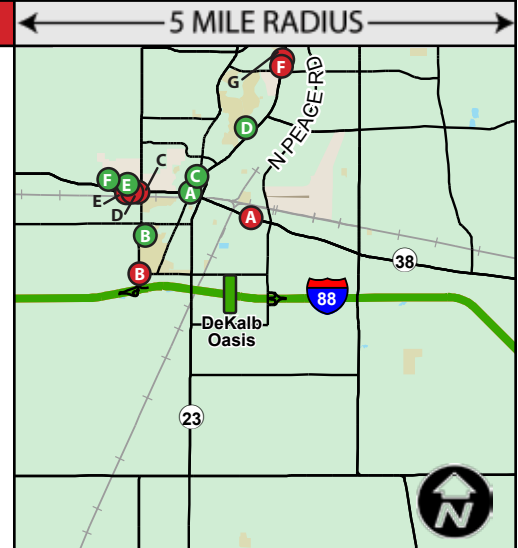

Peace Road

Mile Post 94

LODGING

A. DeKalb Motel 815-756-5411 1815 East Lincoln Highway DeKalb, IL 60115 1.6 miles B. Super 8 - DeKalb 815-748-4688 800 West Fairview Drive DeKalb, IL 60115 2.5 miles C. Travel Inn - DeKalb 815-756-3398 1116 West Lincoln Highway DeKalb, IL 60115 3.3 miles D. Best Western DeKalb Inn and Suites 815-758-8661 1212 West Lincoln Highway DeKalb, IL 60115 3.4 miles	E. Baymont Inn and Suites - DeKalb 815-748-4800 1314 West Lincoln Highway DeKalb, IL 60115 3.5 miles F. Holiday Inn Express Hotel and Suites Sycamore 815-748-7400 1935 DeKalb Avenue Sycamore, IL 60178 4.6 miles G. Motel 6 - Sycamore 815-899-6500 1860 DeKalb Avenue Sycamore, IL 60178 4.8 miles H. Comfort Inn - Sycamore 815-895-4979 1475 Peace Road Sycamore, IL 60178 5.5 miles	I. Country Inn and Suites - Sycamore 815-895-8686 1450 South Peace Road Sycamore, IL 60178 5.6 miles J. Stratford Inn - Sycamore 815-895-6789 355 West State Street Sycamore, IL 60178 6.6 miles

ATTRACTIONS

A. River Heights Golf Course 815-758-1550 1100 South Annie Glidden Road DeKalb, IL 60115 2.7 miles B. Ellwood House And Museum 815-756-4609 509 North 1st Street DeKalb, IL 60115 2.8 miles	C. Kishwaukee Country Club 815-758-6849 1901 Sycamore Road DeKalb, IL 60115 3.4 miles D. Huskie Stadium 815-753-1000 1200 Stadium Drive North DeKalb, IL 60115 3.6 miles	E. Northern Illinois University Convocation Center 815-752-6800 1525 West Lincoln Highway DeKalb, IL 60115 3.9 miles

Brought to you by:

ILLINOIS. MILE AFTER MAGNIFICENT MILE.

Illinois Tollway Information:
www.illinoistollway.com

Travel Times:
www.travelmidwest.com

Roadside Assistance:
call *999

Tourism Information:
www.enjoyillinois.com

The information included in this guide identifies lodging and attractions located in proximity to the Illinois Tollway's interchanges. The data is provided by NAVTEQ and has been reviewed by the Illinois Office of Tourism and local convention and tourism bureaus. The Illinois Tollway does not endorse, recommend or favor these businesses and assumes no responsibility for the quality, service or safety of the lodging establishments and an endorsement or recommendation is not intended or implied. Furthermore, while the Illinois Tollway has attempted to include the most up-to-date information available at the time, the included information is subject to change and should be verified for continued accuracy. The Illinois Tollway makes no guarantee as to the accuracy of the information contained herein.

PAY ONLINE
illinoistollway.com