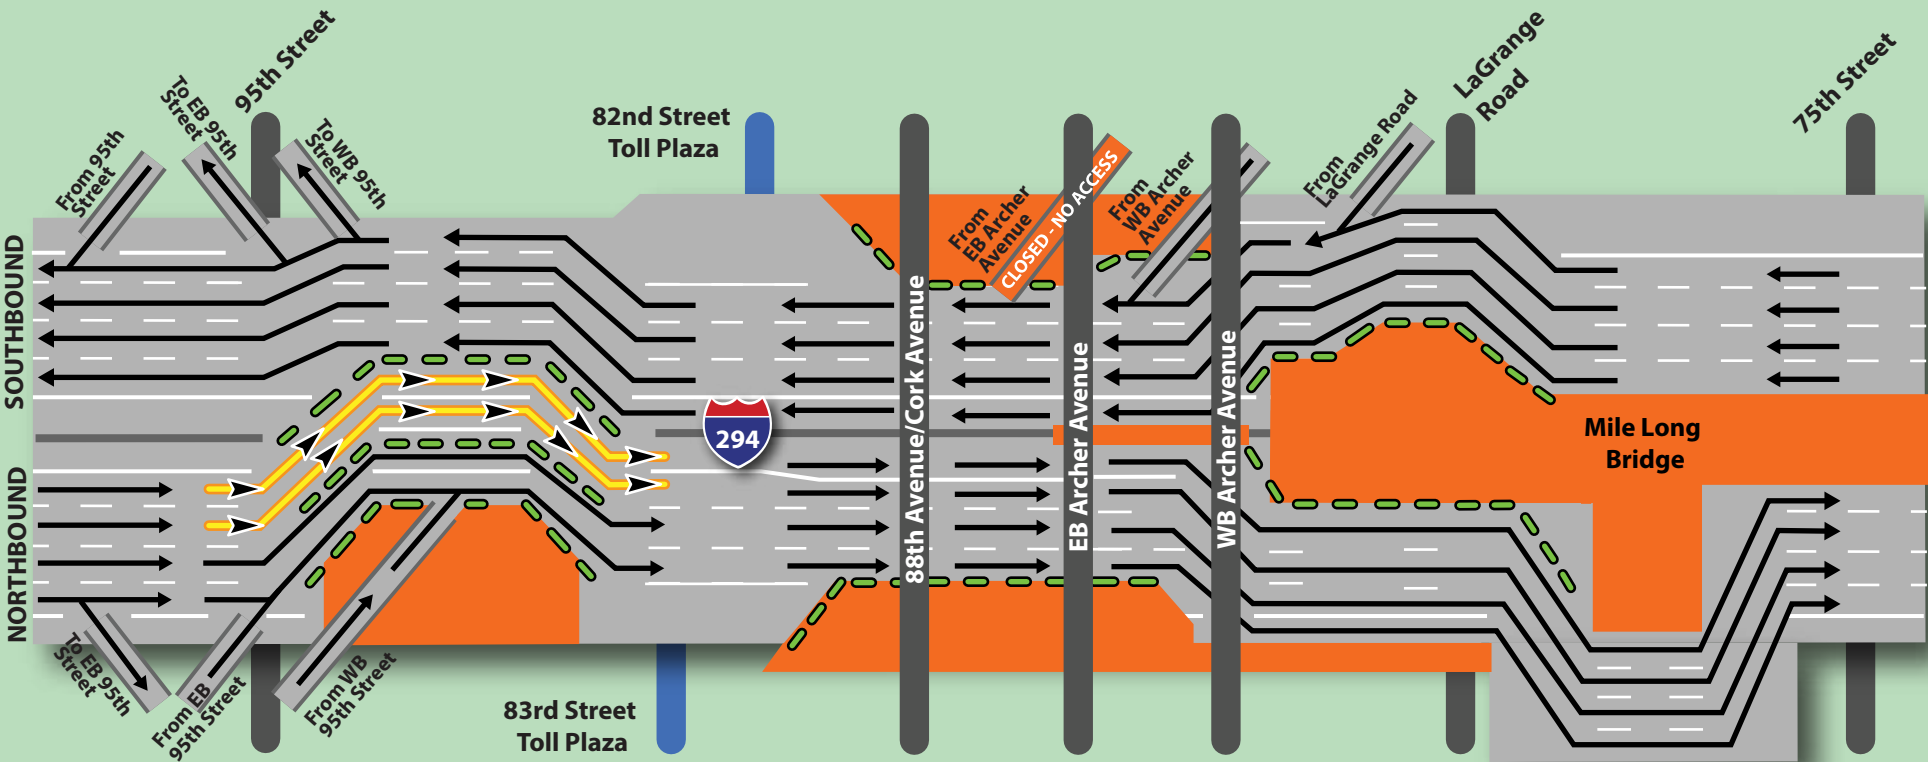

LEGEND

- Counterflow Lane
- Temporary Barrier
- Work Zone
- Center Median

*Graphic not to scale

CENTRAL TRI-STATE TOLLWAY (I-294) 95th Street to LaGrange Road Traffic Shifts

Updated: 03/02/21