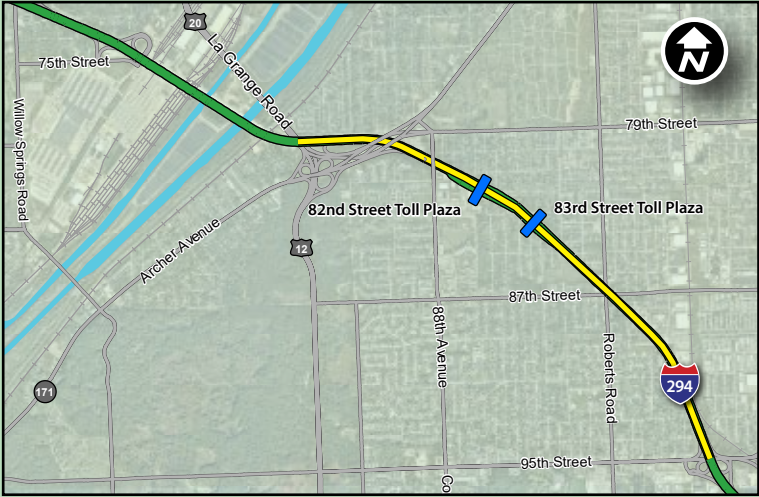

LEGEND

- Counterflow Lane
- Temporary Barrier
- Work Zone
- Center Median

*Graphic not to scale

CENTRAL TRI-STATE TOLLWAY (I-294) 95th Street to LaGrange Road Traffic Shifts

Updated: 03/02/21