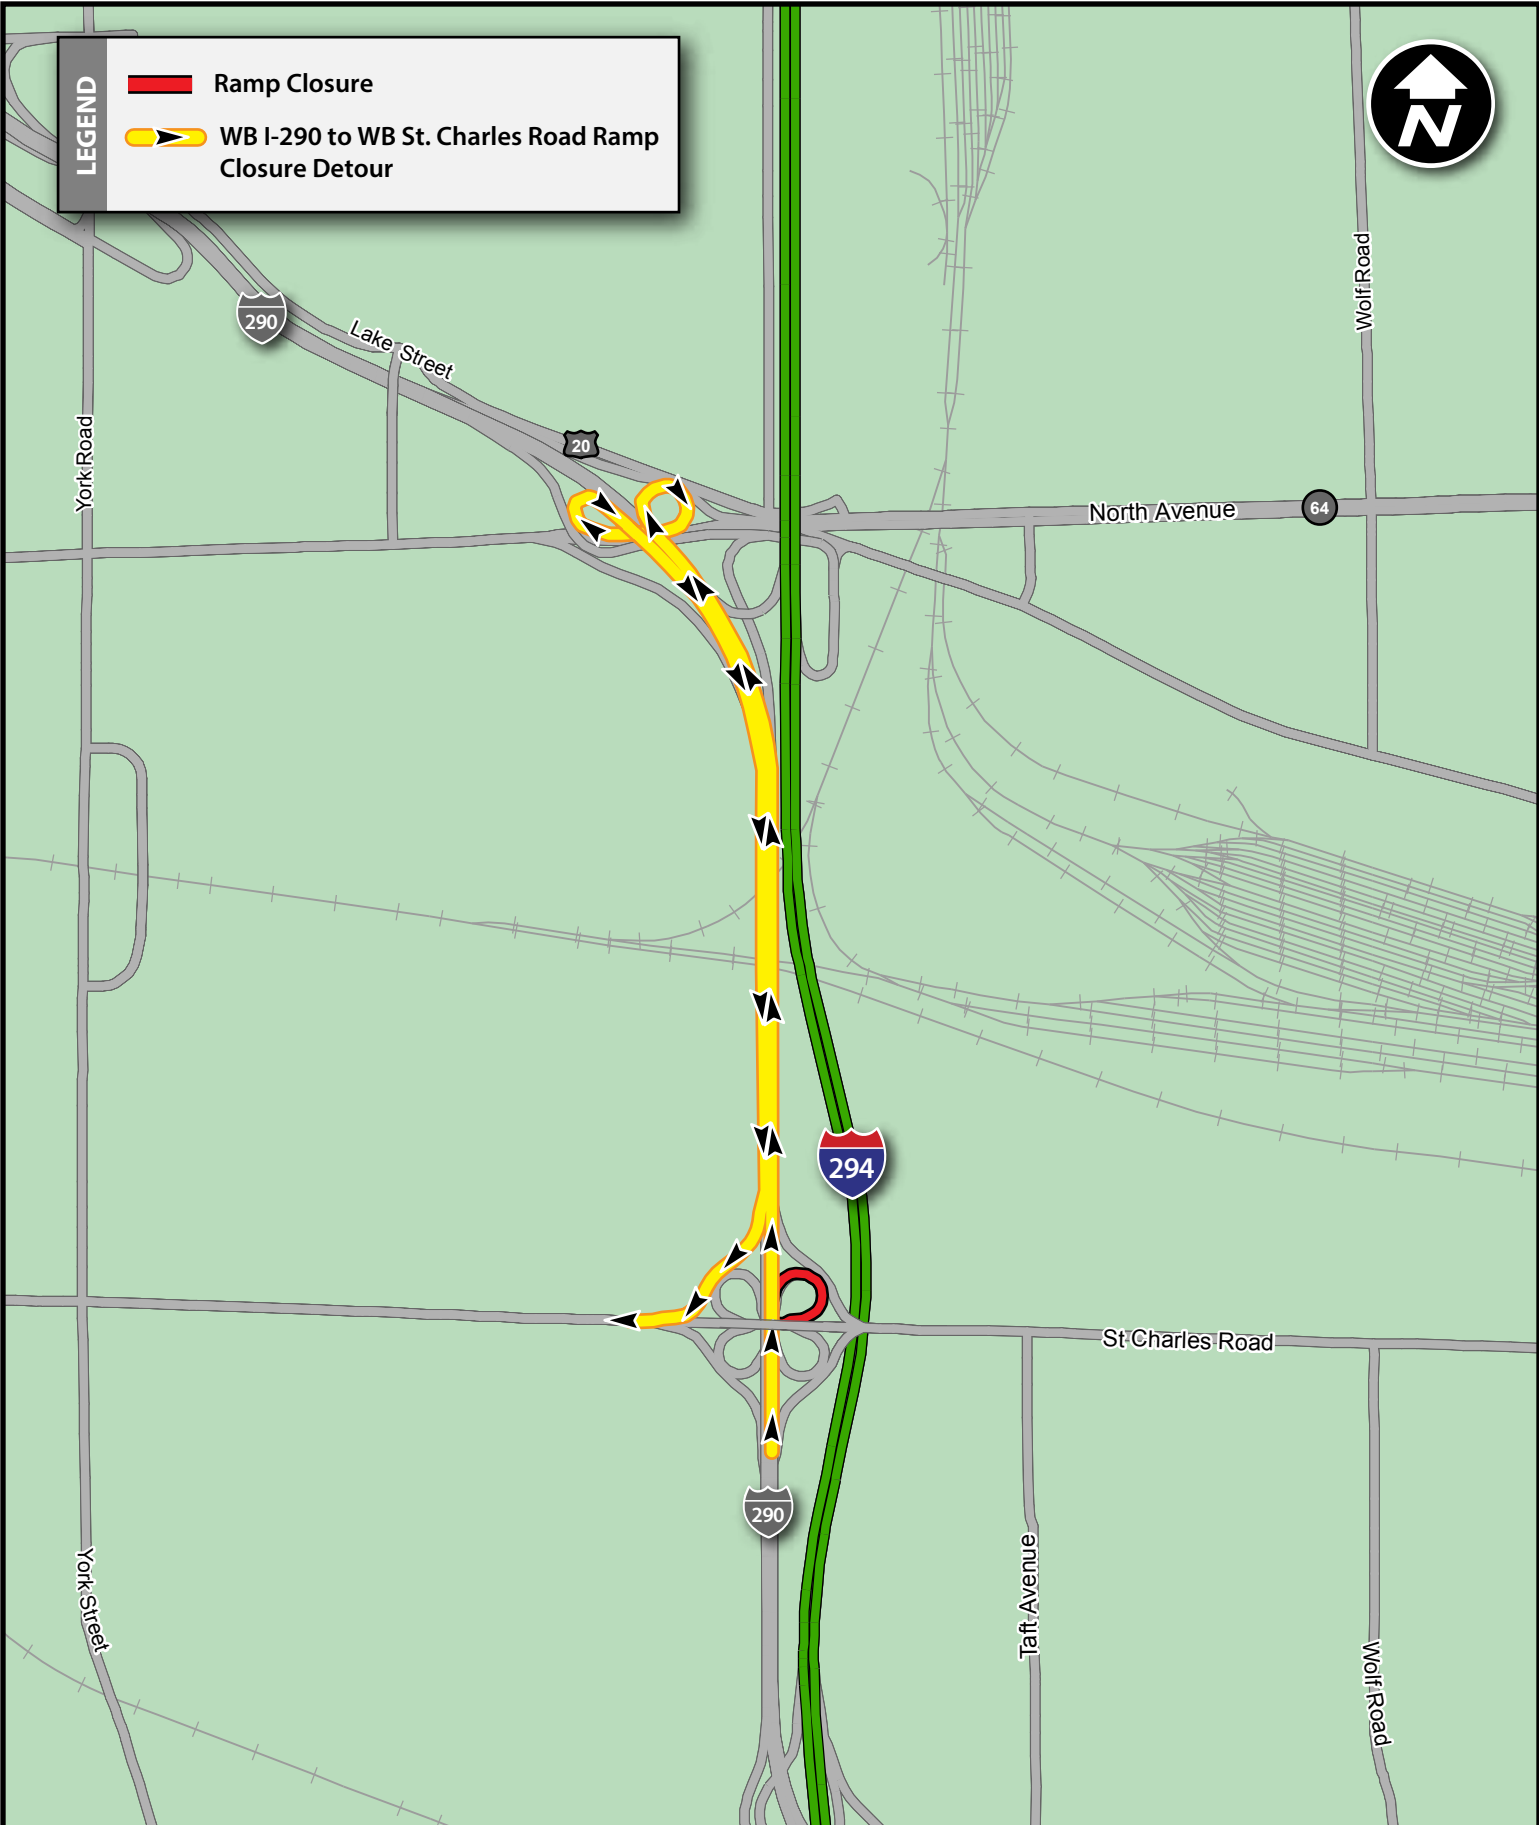

LEGEND

-  Ramp Closure
-  WB I-290 to WB St. Charles Road Ramp Closure Detour

CENTRAL TRI-STATE TOLLWAY (I-294)
WB I-290 to WB St. Charles Road Ramp Closure Detour

MOVE ILLINOIS

Updated: 02/26/21