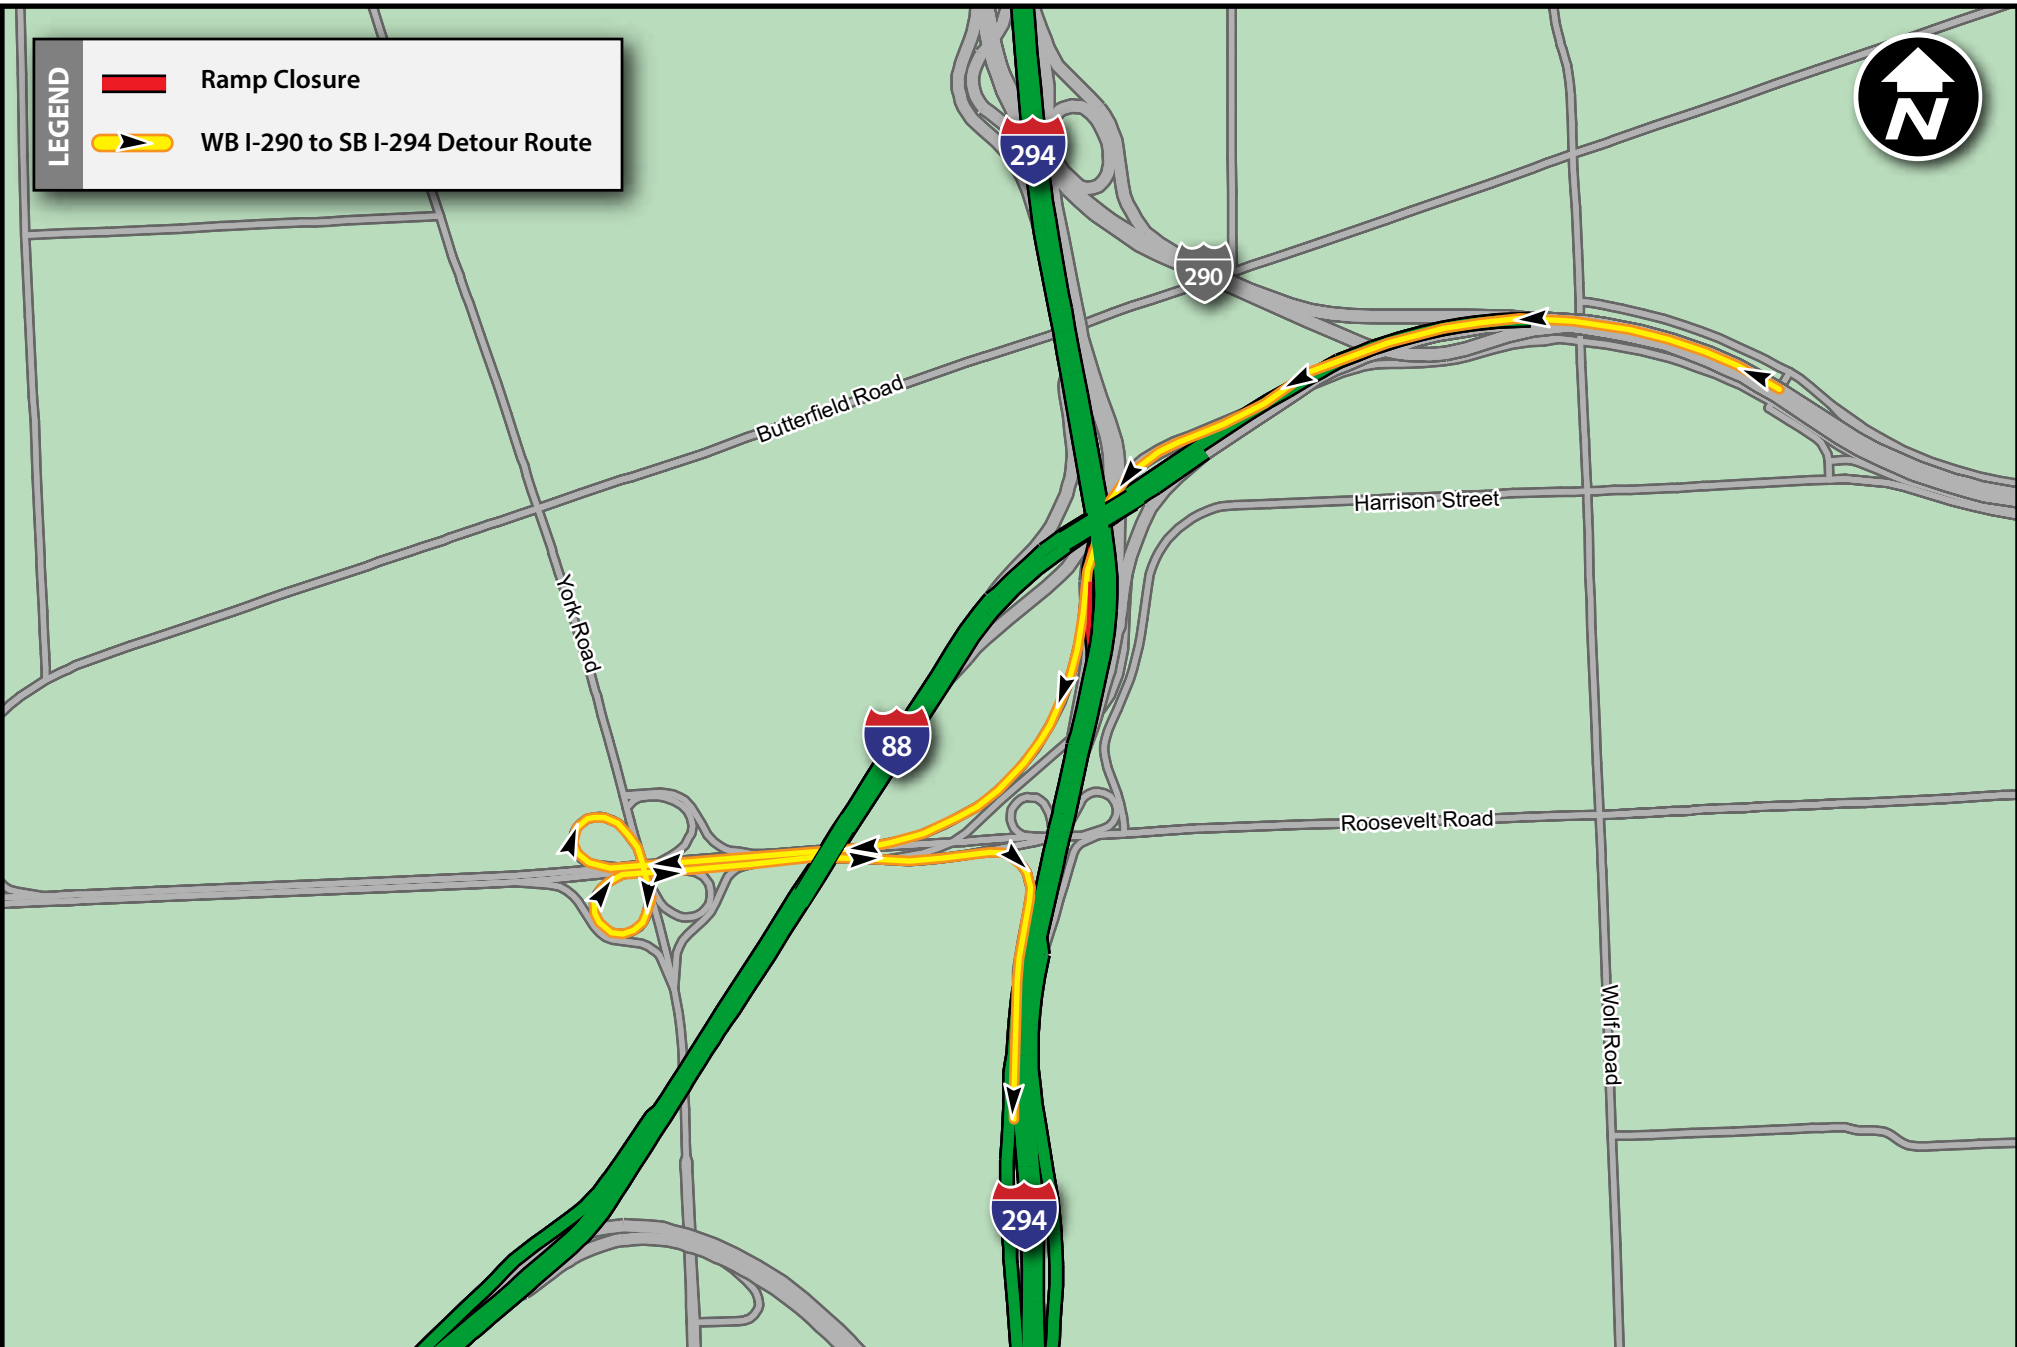

LEGEND

Ramp Closure

WB I-290 to SB I-294 Detour Route

CENTRAL TRI-STATE TOLLWAY (I-294) WB I-290 to SB I-294 Ramp Closure Detour

Updated: 10/06/22