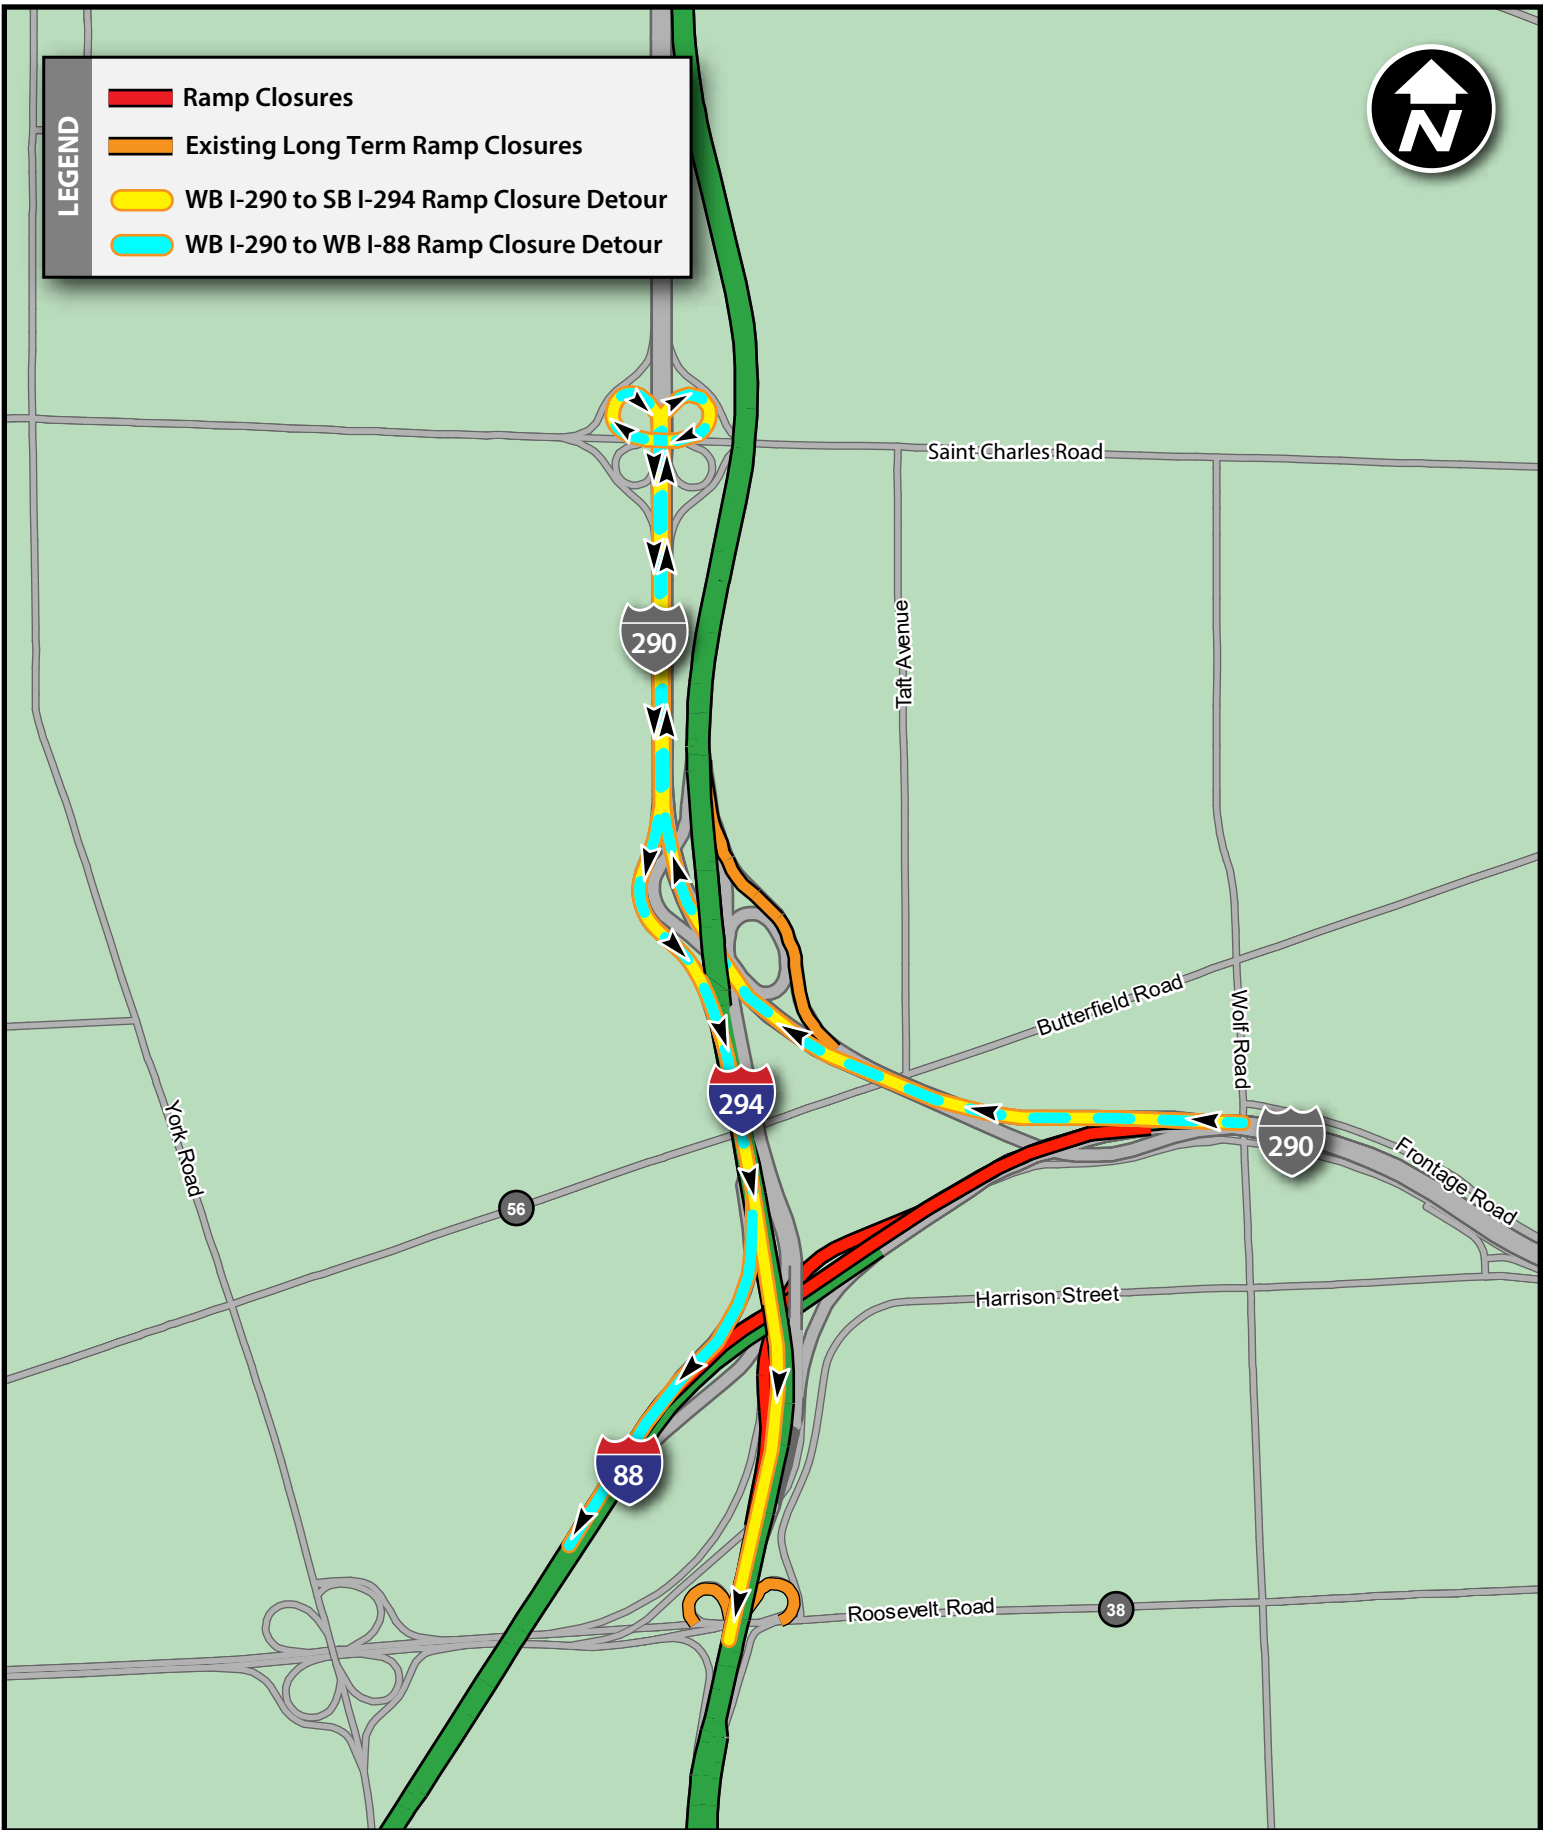

LEGEND

- Ramp Closures
- Existing Long Term Ramp Closures
- WB I-290 to SB I-294 Ramp Closure Detour
- WB I-290 to WB I-88 Ramp Closure Detour

CENTRAL TRI-STATE TOLLWAY (I-294)

WB I-290 to SB I-294 and WB I-88 Ramp Closure Detours

MOVE ILLINOIS

Updated: 6/28/23