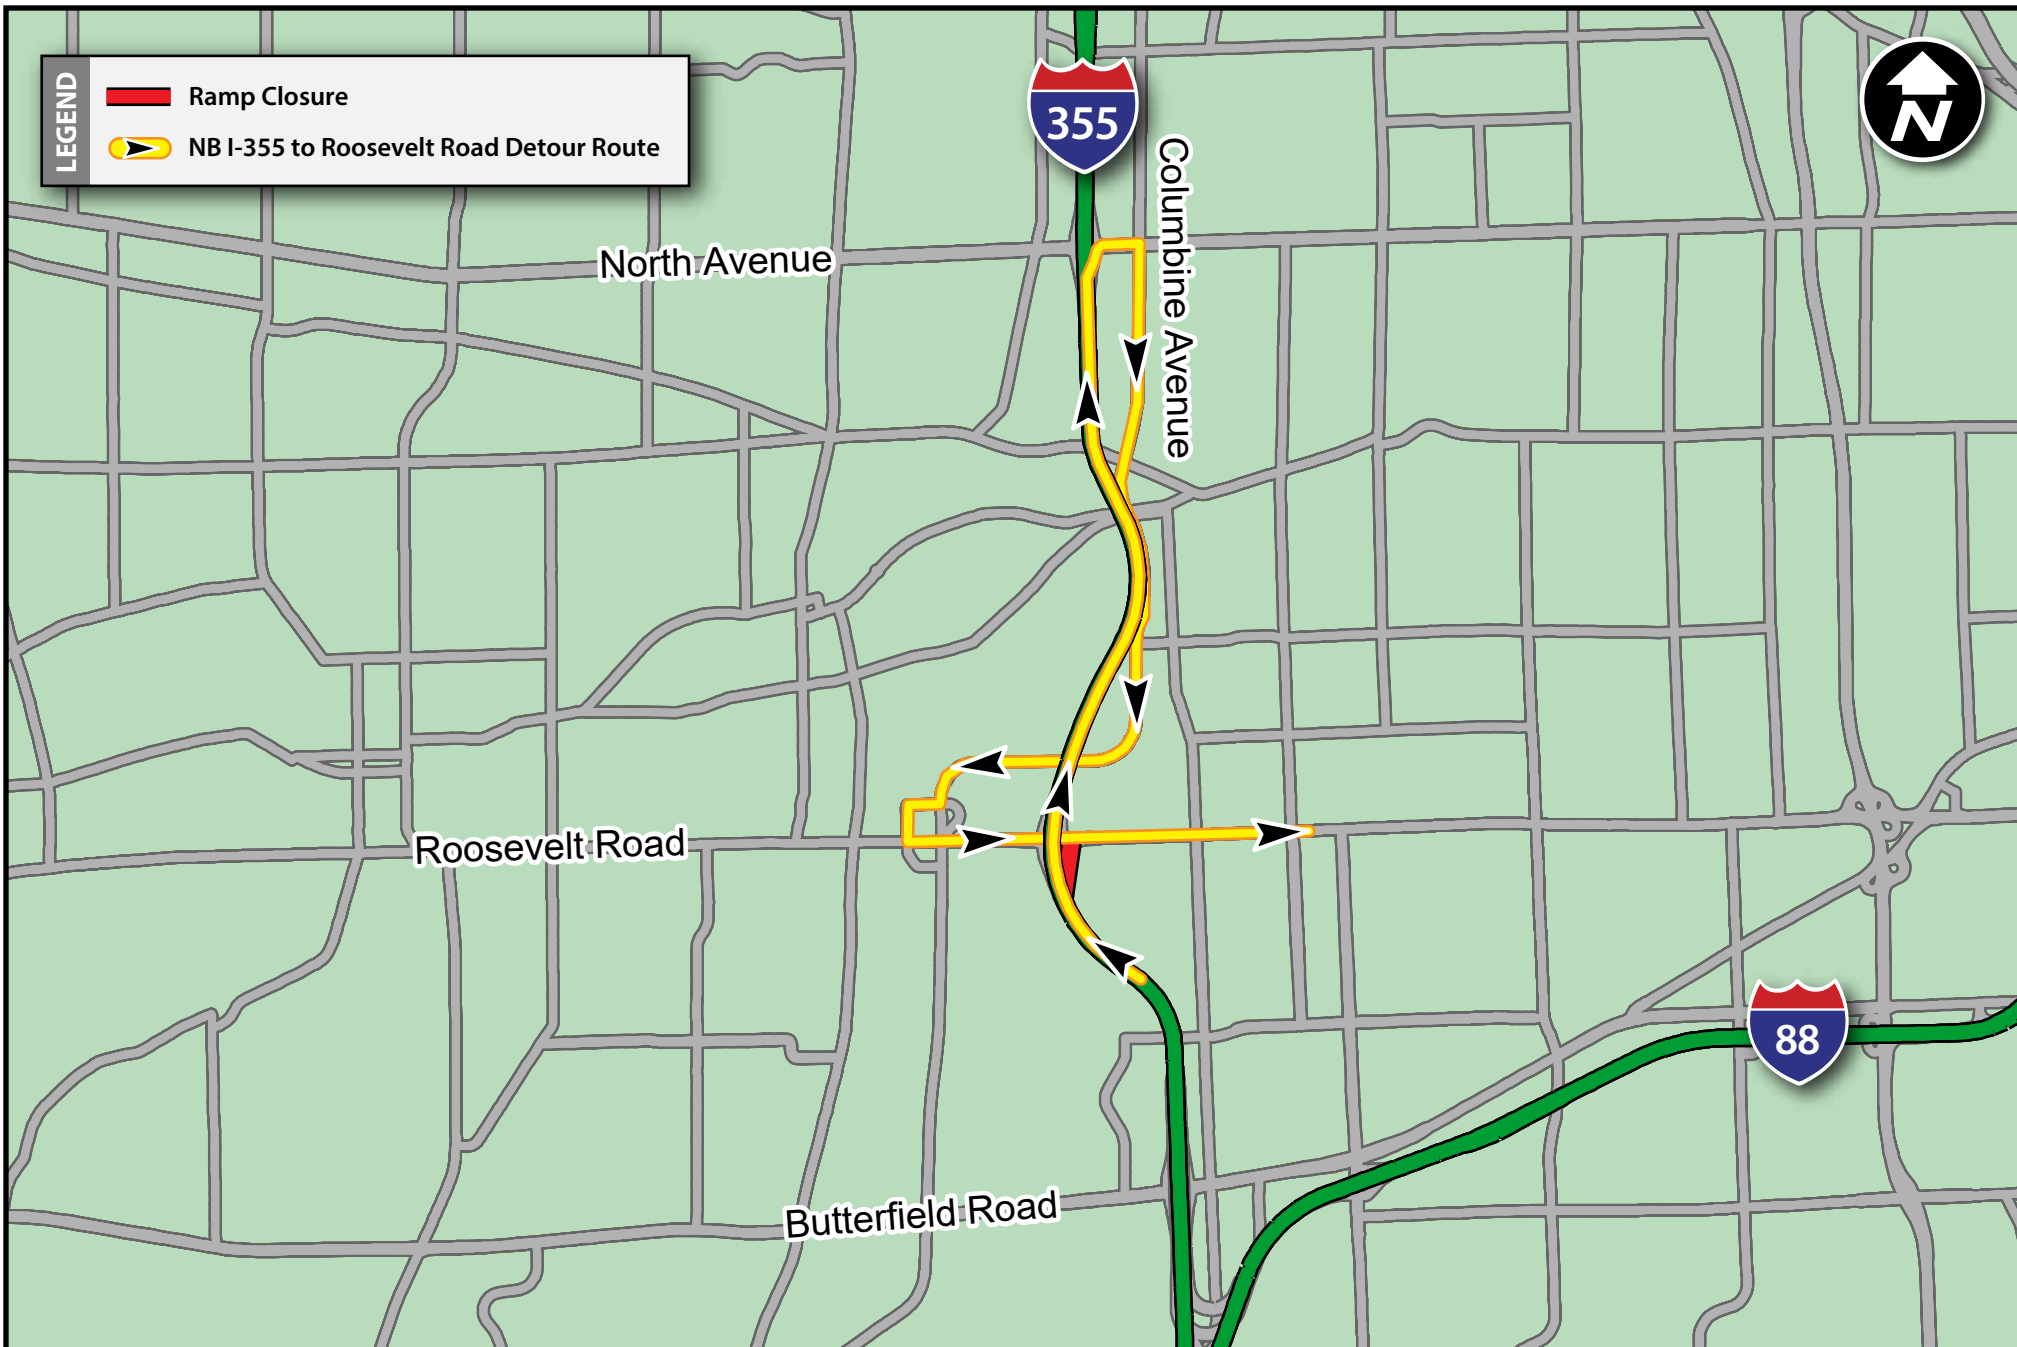

LEGEND

-  Ramp Closure
-  NB I-355 to Roosevelt Road Detour Route

VETERANS MEMORIAL TOLLWAY NB I-355 to Roosevelt Road Ramp Closure Detour Map

Updated: 05/02/23