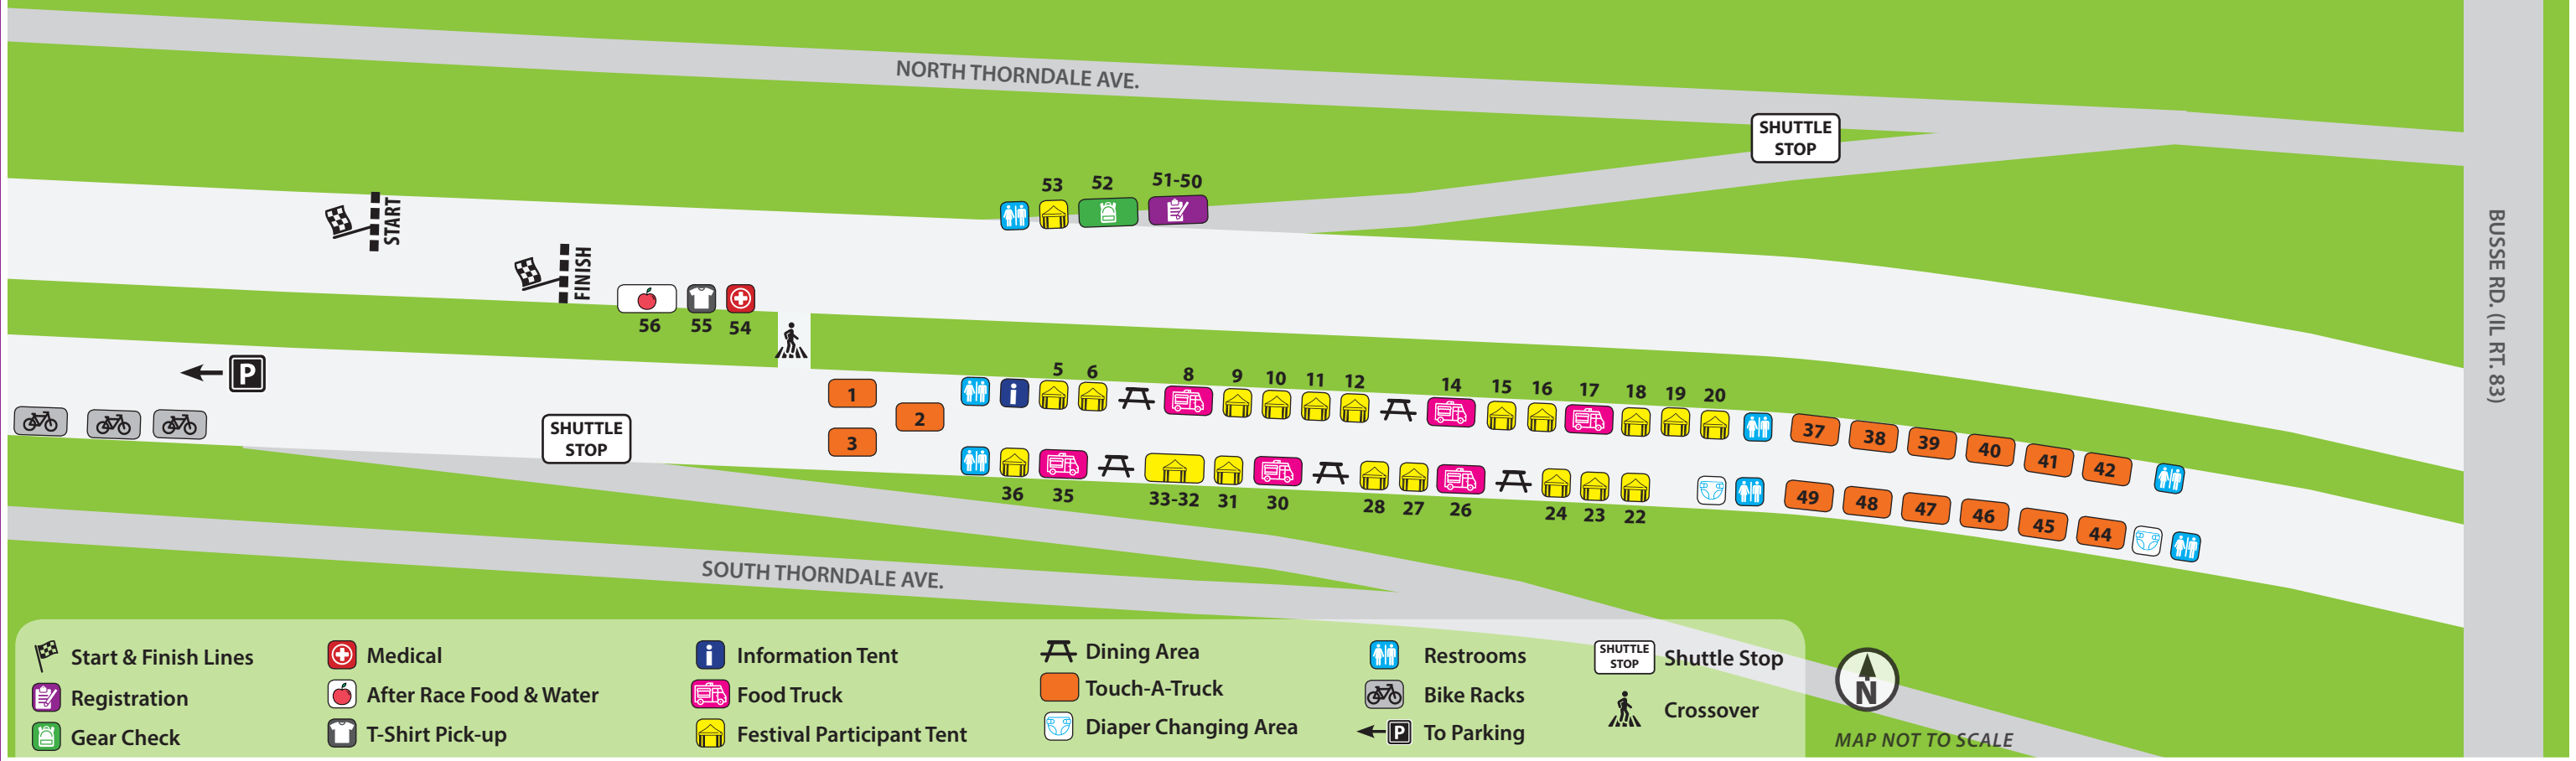

FAMILY FESTIVAL, FOOD TRUCKS & TOUCH-A-TRUCK

FESTIVAL ACTIVITIES

- **5 Photo Booth & "K9 Bane"**
  City of Wood Dale
- **6 Bucket Toss**
  Top Golf Chicago
- **9 Bike Safety & Giveaways**
  Ride Illinois
- **10 Leaf Art**
  Village of Itasca
- **11 Tree Seedling Giveaway**
  The Sandy Maple Seed Project
- **12 Selfie Station**
  Village of Bensenville
- **15 Plinko Games**
  Plote Construction Inc.
- **16 Spine Craft & Giveaways**
  Chiro One Wellness Center
- **18 Motorized LEGOS® Models**
  Bricks 4 Kidz
- **19 Transponder & Account Assistance**
  I-PASS Customer Service

- **20 Kids' I.D. Cards**
  Illinois State Police - District 15
- **22 STEM Activities & Face Painting**
  U.S. Minority Contractors Association
- **23 Kids' Activities & Bike Safety**
  Village of Hanover Park & Friends of Cycling in Elk Grove
- **24 Bags & Pin the Tail on the Donkey**
  I Fly World
- **27 "What's in my City?" Game**
  Village of Mount Prospect
- **28 Police Department Stickers & Temporary Tattoos**
  Elk Grove Village
- **31 Halloween Nail Painting & Princess Appearances**
  My Party Princess
- **32/33 The Story of Illinois Route 390**
  Illinois Tollway
- **36 Sand Art (fee may apply)**
  Chicago Fun

FOOD TRUCKS

- **8 Beavers Coffee & Donuts**
- **14 Piko**
- **17 Jan & Kate Hot Dogs**
- **26 Cupcakes for Courage**
- **30 Bruges Brothers**
- **35 Barbeque Jim's Catering**

TOUCH-A-TRUCK

- **1 Construction Truck**
  V3 Companies
- **2 Construction Truck**
  V3 Companies
- **3 Construction Truck**
  V3 Companies
- **37 Construction Truck**
  V3 Companies
- **38 Snow Plow**
  Illinois Tollway
- **39 Rollover Simulator**
  Illinois State Police - District 15
- **40 Patrol Car**
  Illinois State Police - District 15
- **41 SWAT Vehicle**
  Illinois State Police - District 15
- **42 Municipal Vehicle**
  Village of Wood Dale
- **44 Dump Truck**
  U.S. Minority Contractors Association

5K RUN/WALK & OPEN BIKE/ROLL

- **50/51 Registration**
  CARA
- **52 Gear Check**
  CARA
- **53 Volunteer Check-In**
  CARA
- **54 Medical Tent**
  CARA
- **55 T-Shirt Pick-Up**
  CARA
- **56 Race Food & Water**
  Caputo's & Fresh Thyme

BUSSE RD. (IL RT. 83)