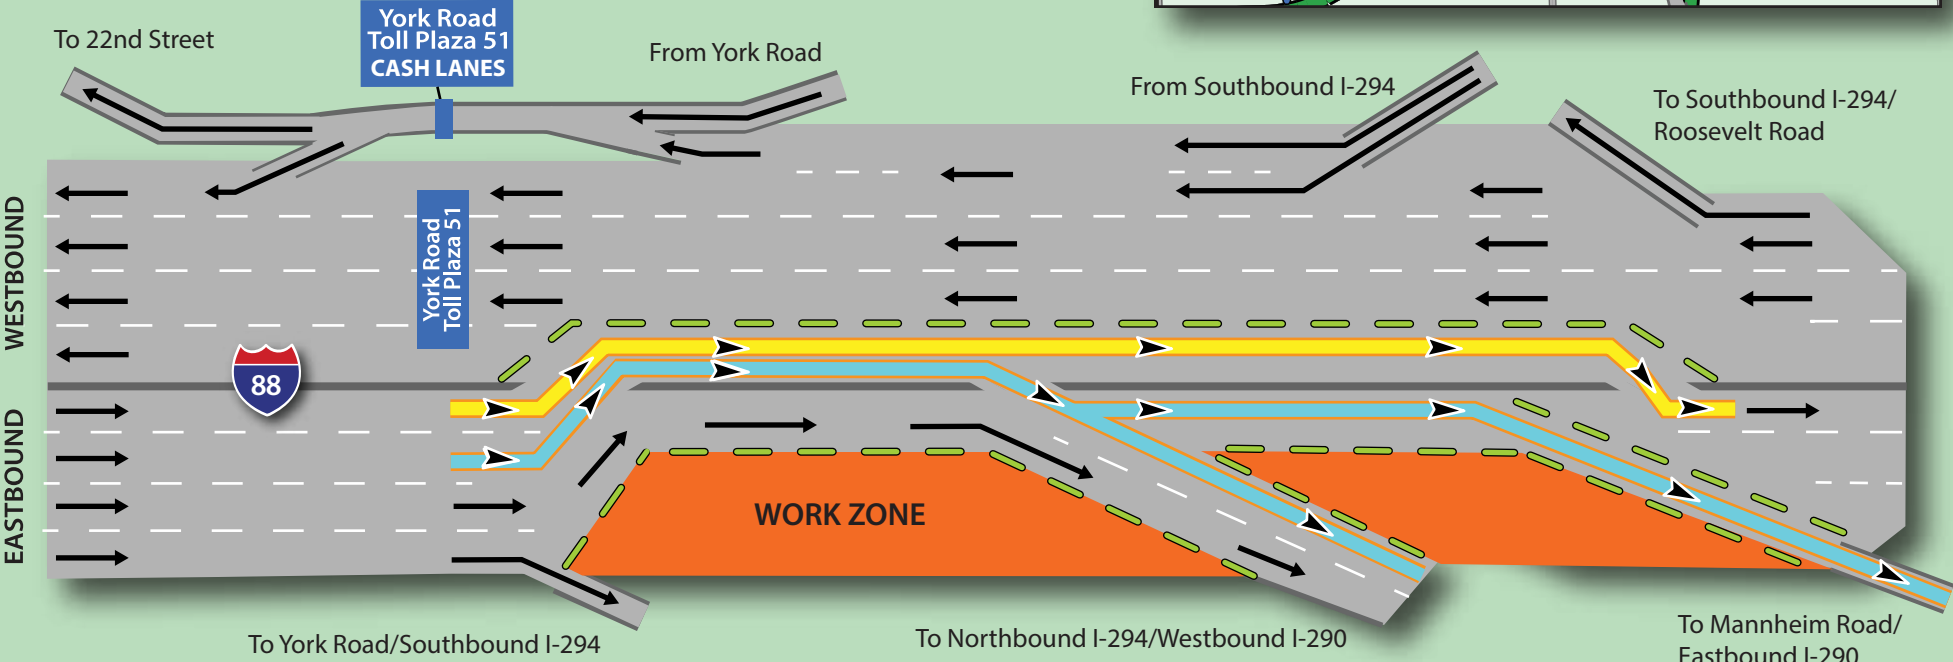

LEGEND

- Counterflow Lane - no access to NB I-294/WB I-290 or Mannheim Road
- Counterflow Lane
- Temporary Barrier Wall
- Toll Plaza Location
- Work Zone
- Center Median

*Graphic not to scale

REAGAN MEMORIAL TOLLWAY I-290 to York Road Traffic Shifts