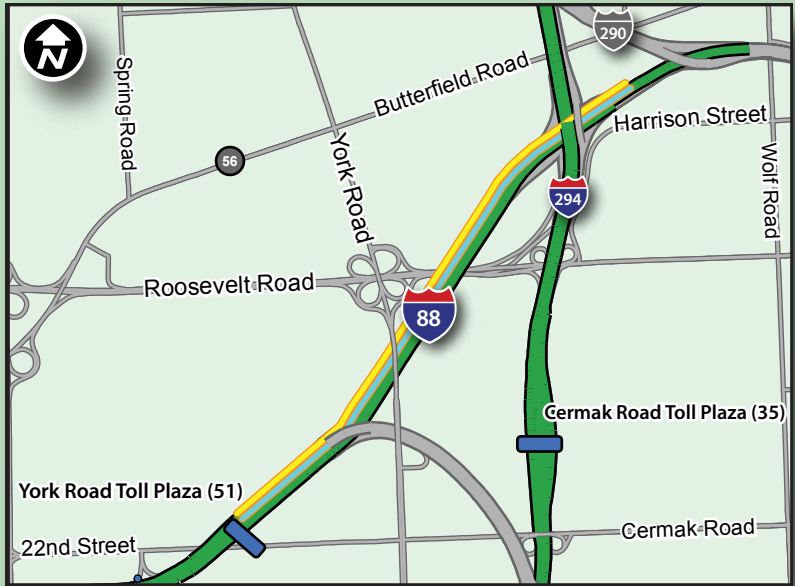

LEGEND

- Counterflow Lane - no access to NB I-294/WB I-290 or Mannheim Road
- Counterflow Lane
- Temporary Barrier Wall
- Toll Plaza Location
- Work Zone
- Center Median

*Graphic not to scale

REAGAN MEMORIAL TOLLWAY I-290 to York Road Traffic Shifts