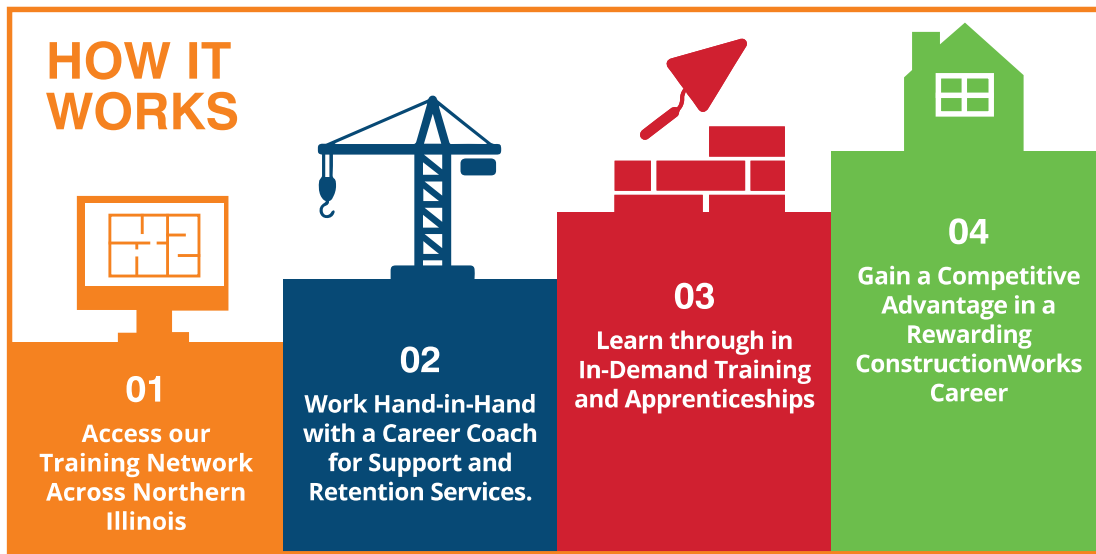

WHAT WE DO

ConstructionWorks is a FREE program provided by the Illinois Tollway that is designed to help you discover job opportunities in Illinois' high-demand transportation related construction industry. With a network of training partners throughout Illinois, the Illinois Tollway's ConstructionWorks program advances access to comprehensive job training, and promotes a path to long-term career success through support and retention services.

WHAT YOU GAIN

Customized Training

Career Planning

Essential and Growing Industry

Work Apparel and Tools

Support Services

Training Referrals

CAREERS OPPORTUNITIES

HOW TO GET INVOLVED

Ready to learn more? Your future awaits with the Illinois Tollway's ConstructionWorks program through two simple steps.

1. Check Eligibility

- 18 years of age or older
- Eligible to work in the United States
- Unemployed, underemployed or seeking career growth in the construction industry