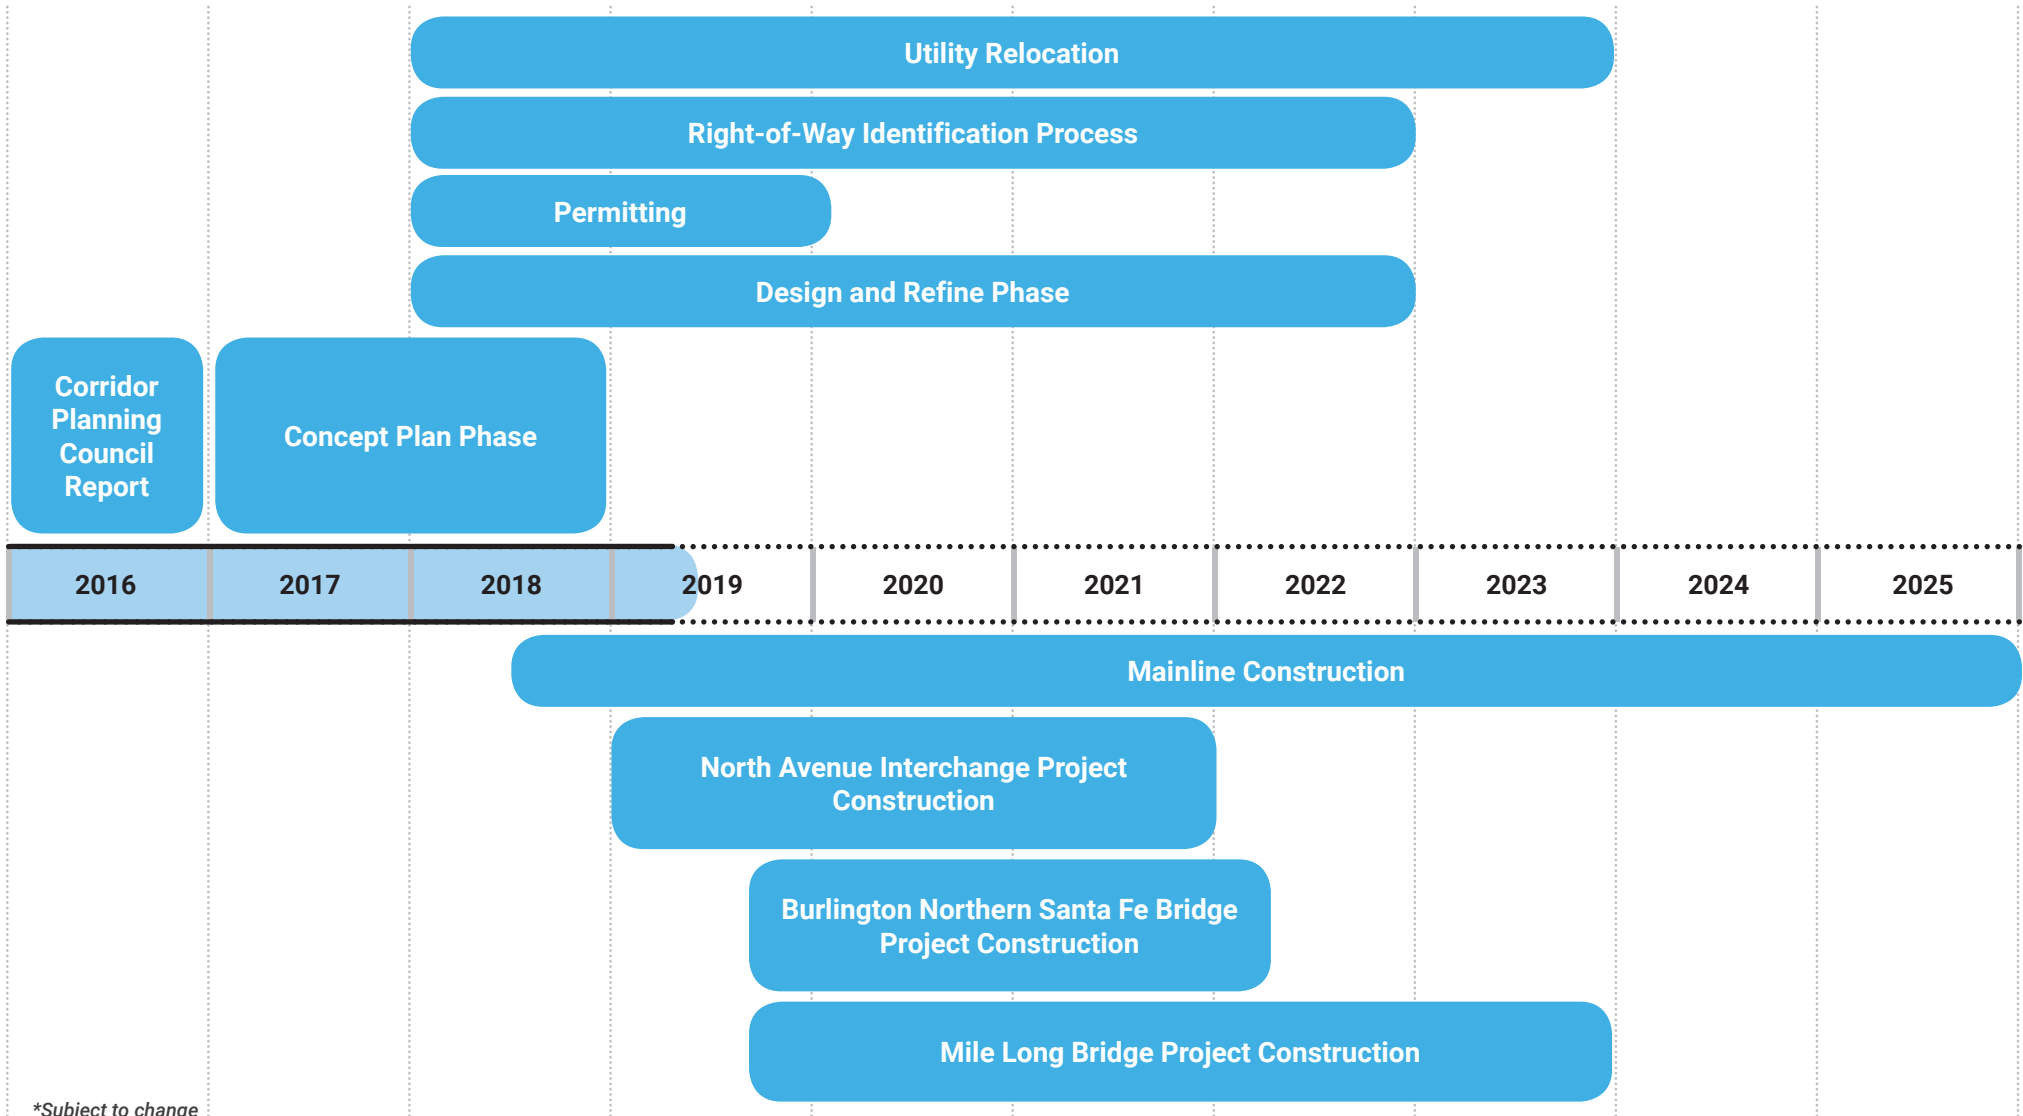

CENTRAL TRI-STATE TOLLWAY

Project Timeline

*Subject to change