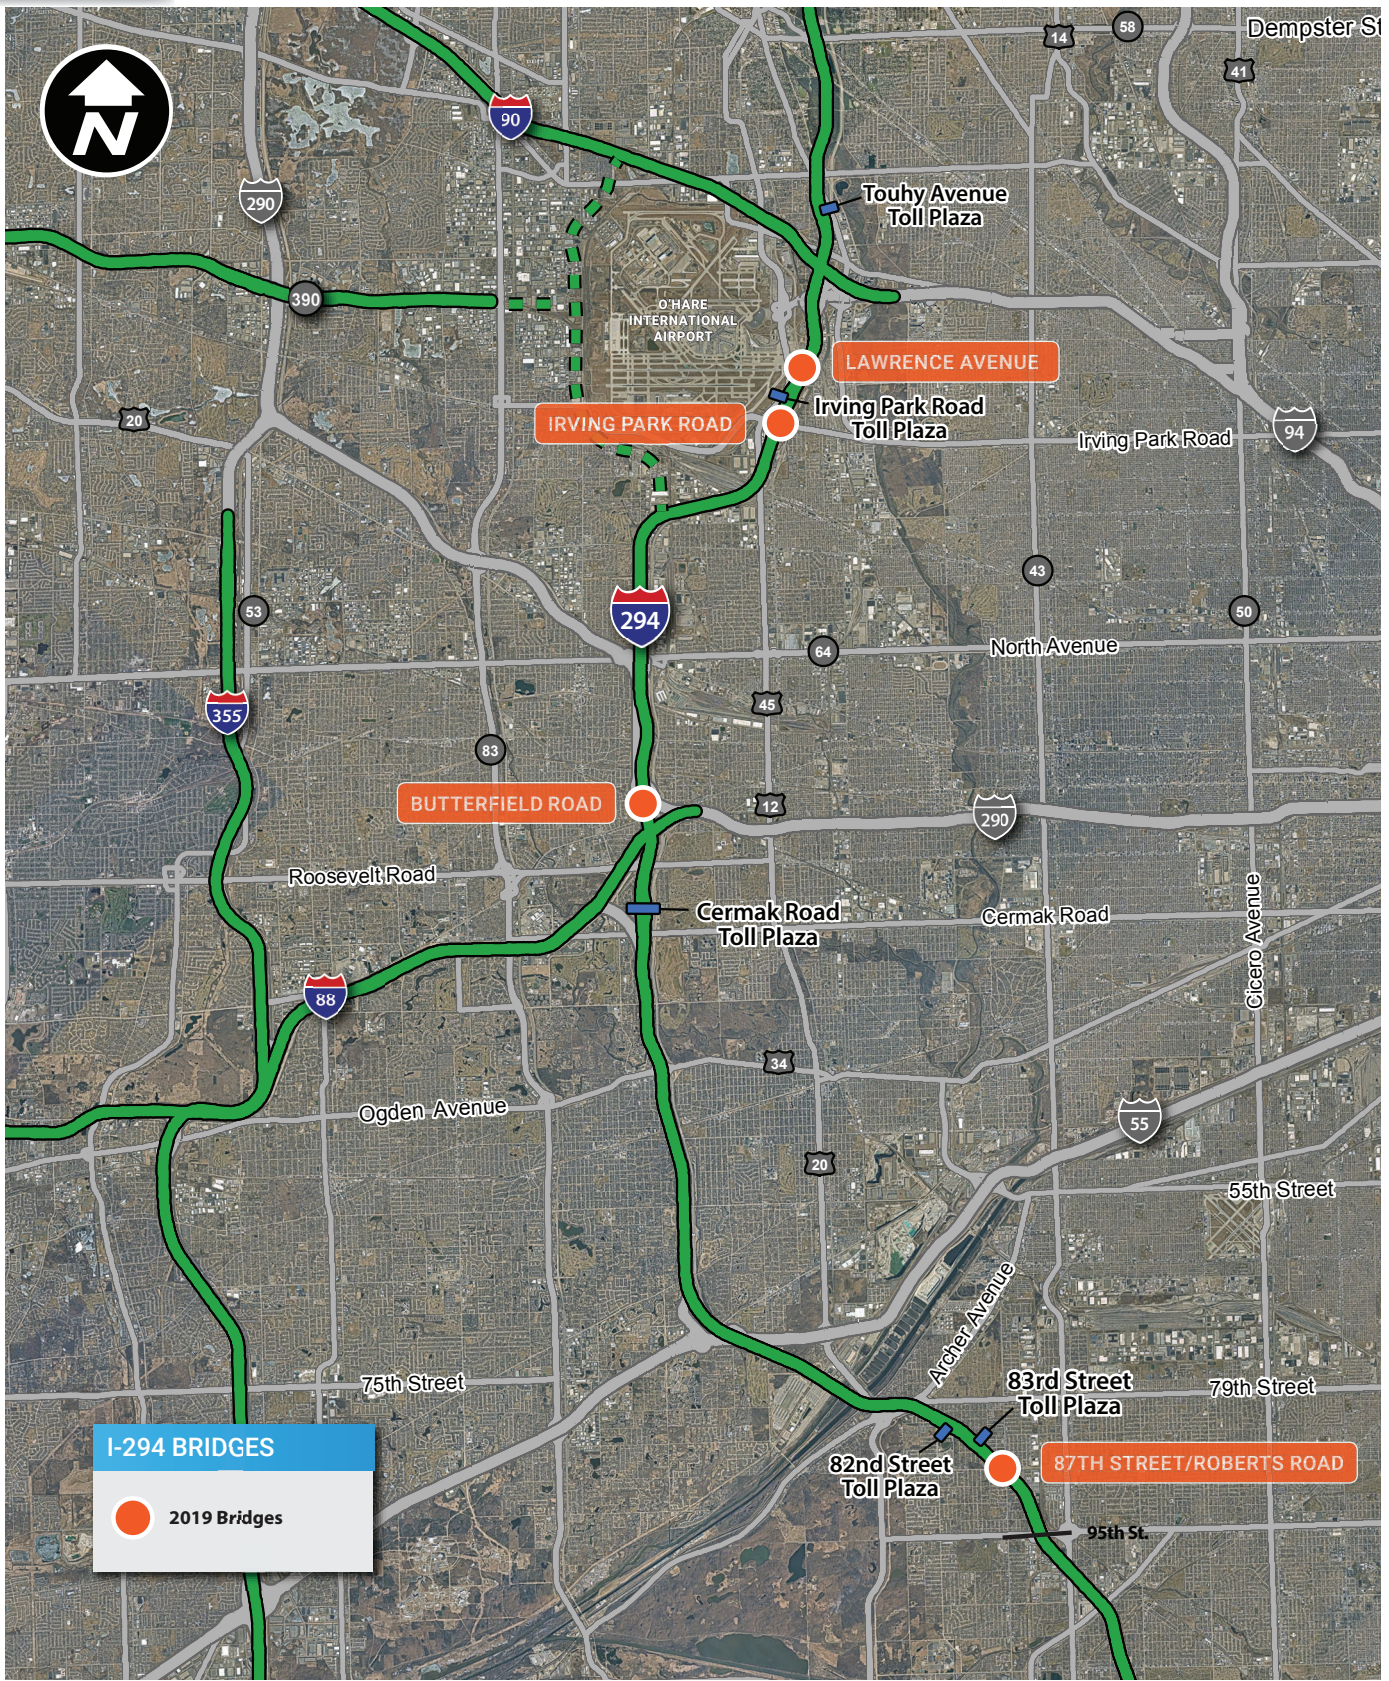

CENTRAL TRI-STATE TOLLWAY I-294 Bridges Over Local Roads

Project information can be found in the Outreach section on the Tollway's website at illinoistollway.com
Please email comments to 294tristate@getipass.com