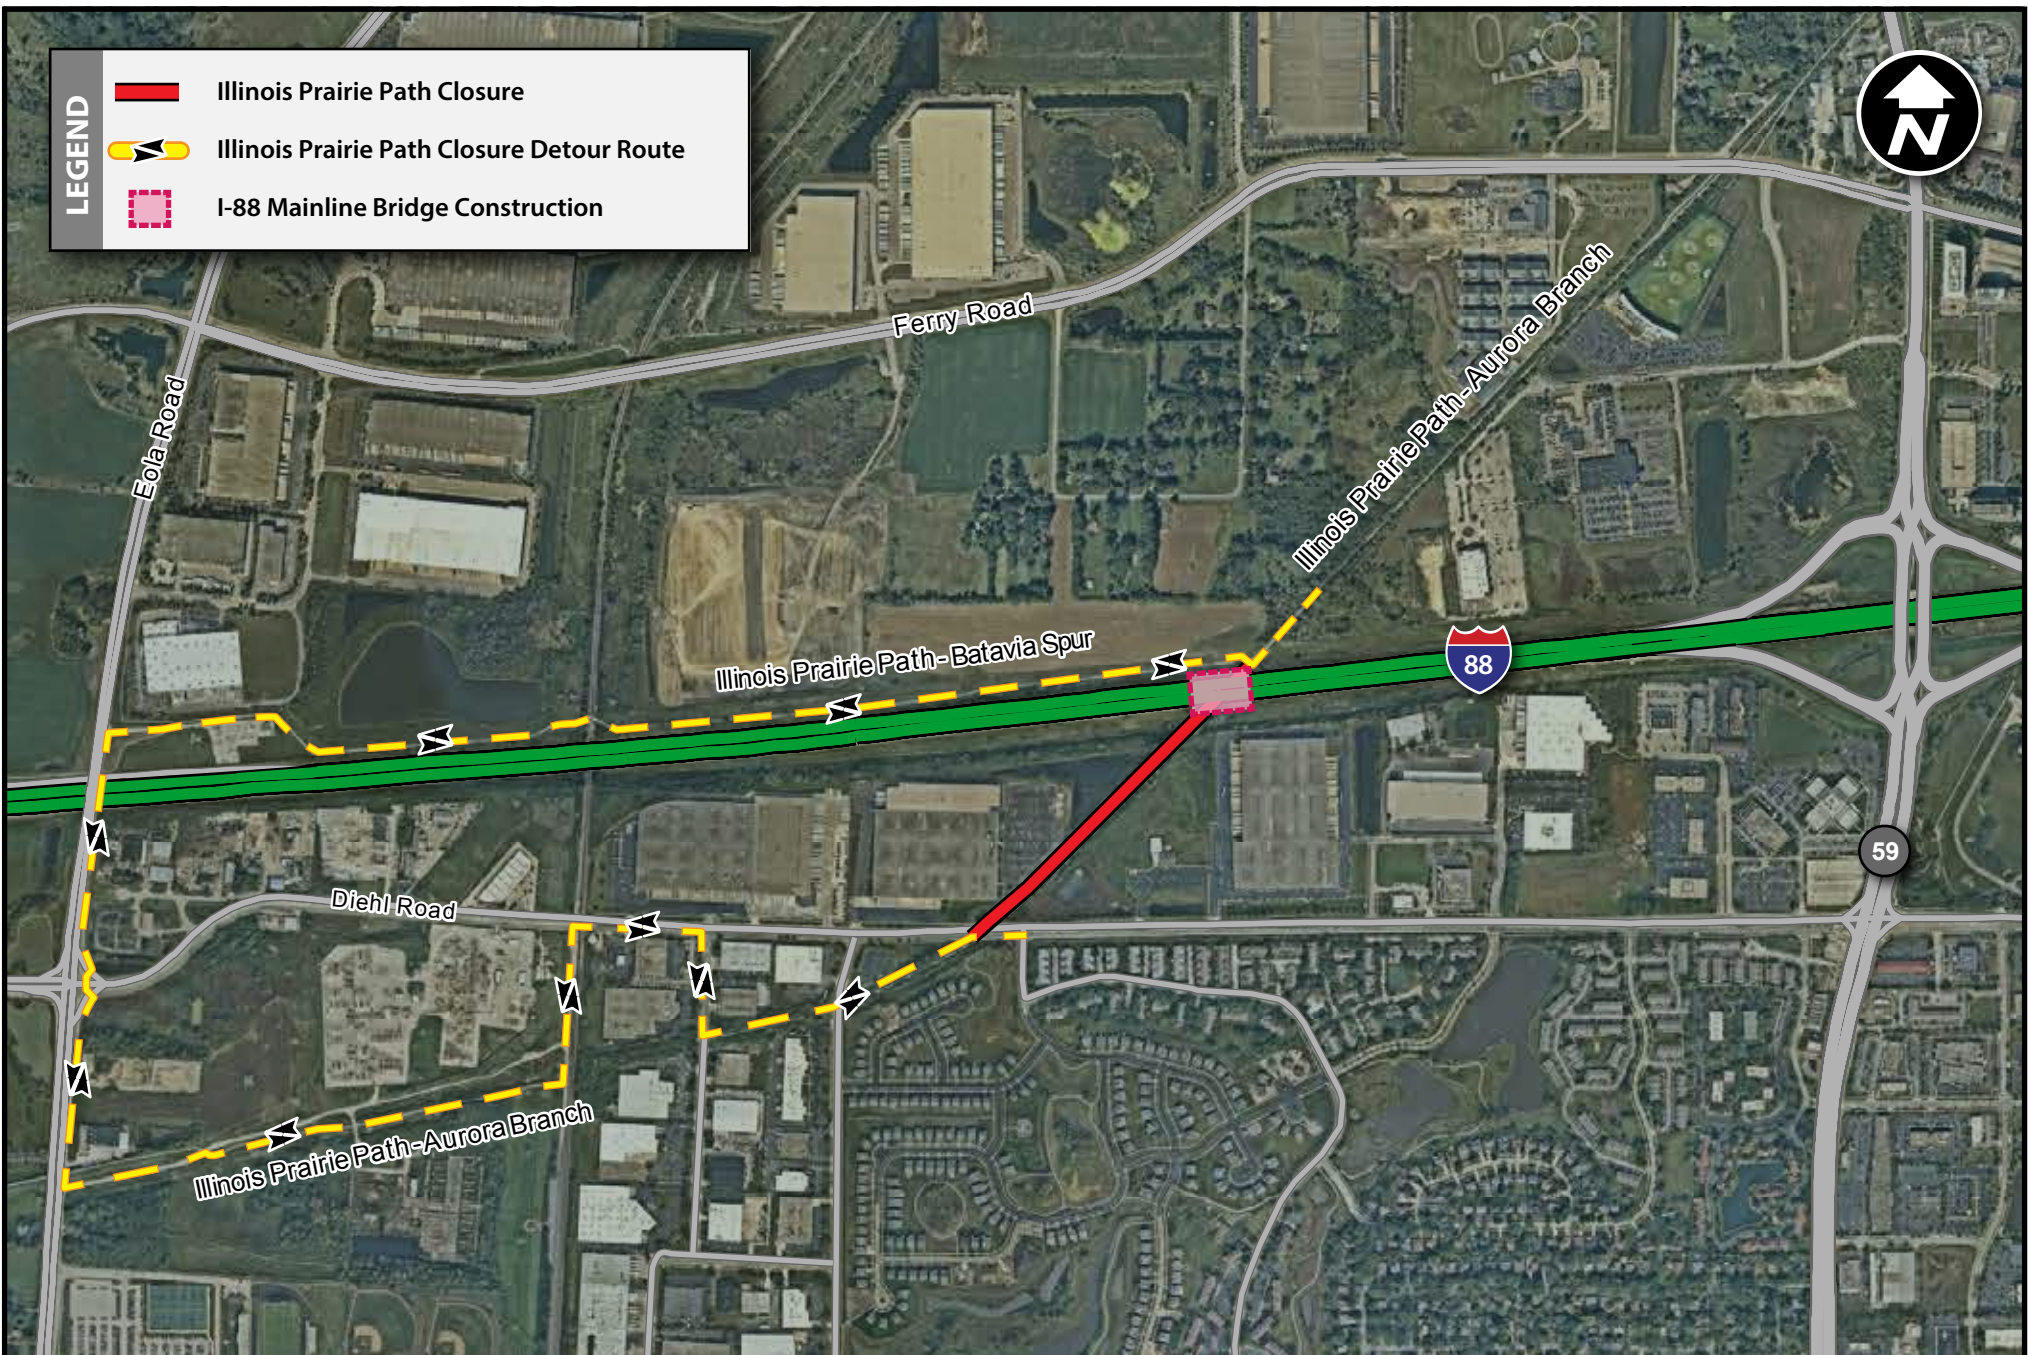

LEGEND

-  Illinois Prairie Path Closure
-  Illinois Prairie Path Closure Detour Route
-  I-88 Mainline Bridge Construction

REAGAN MEMORIAL TOLLWAY
Illinois Prairie Path Closure Detour

Updated: 02/04/20